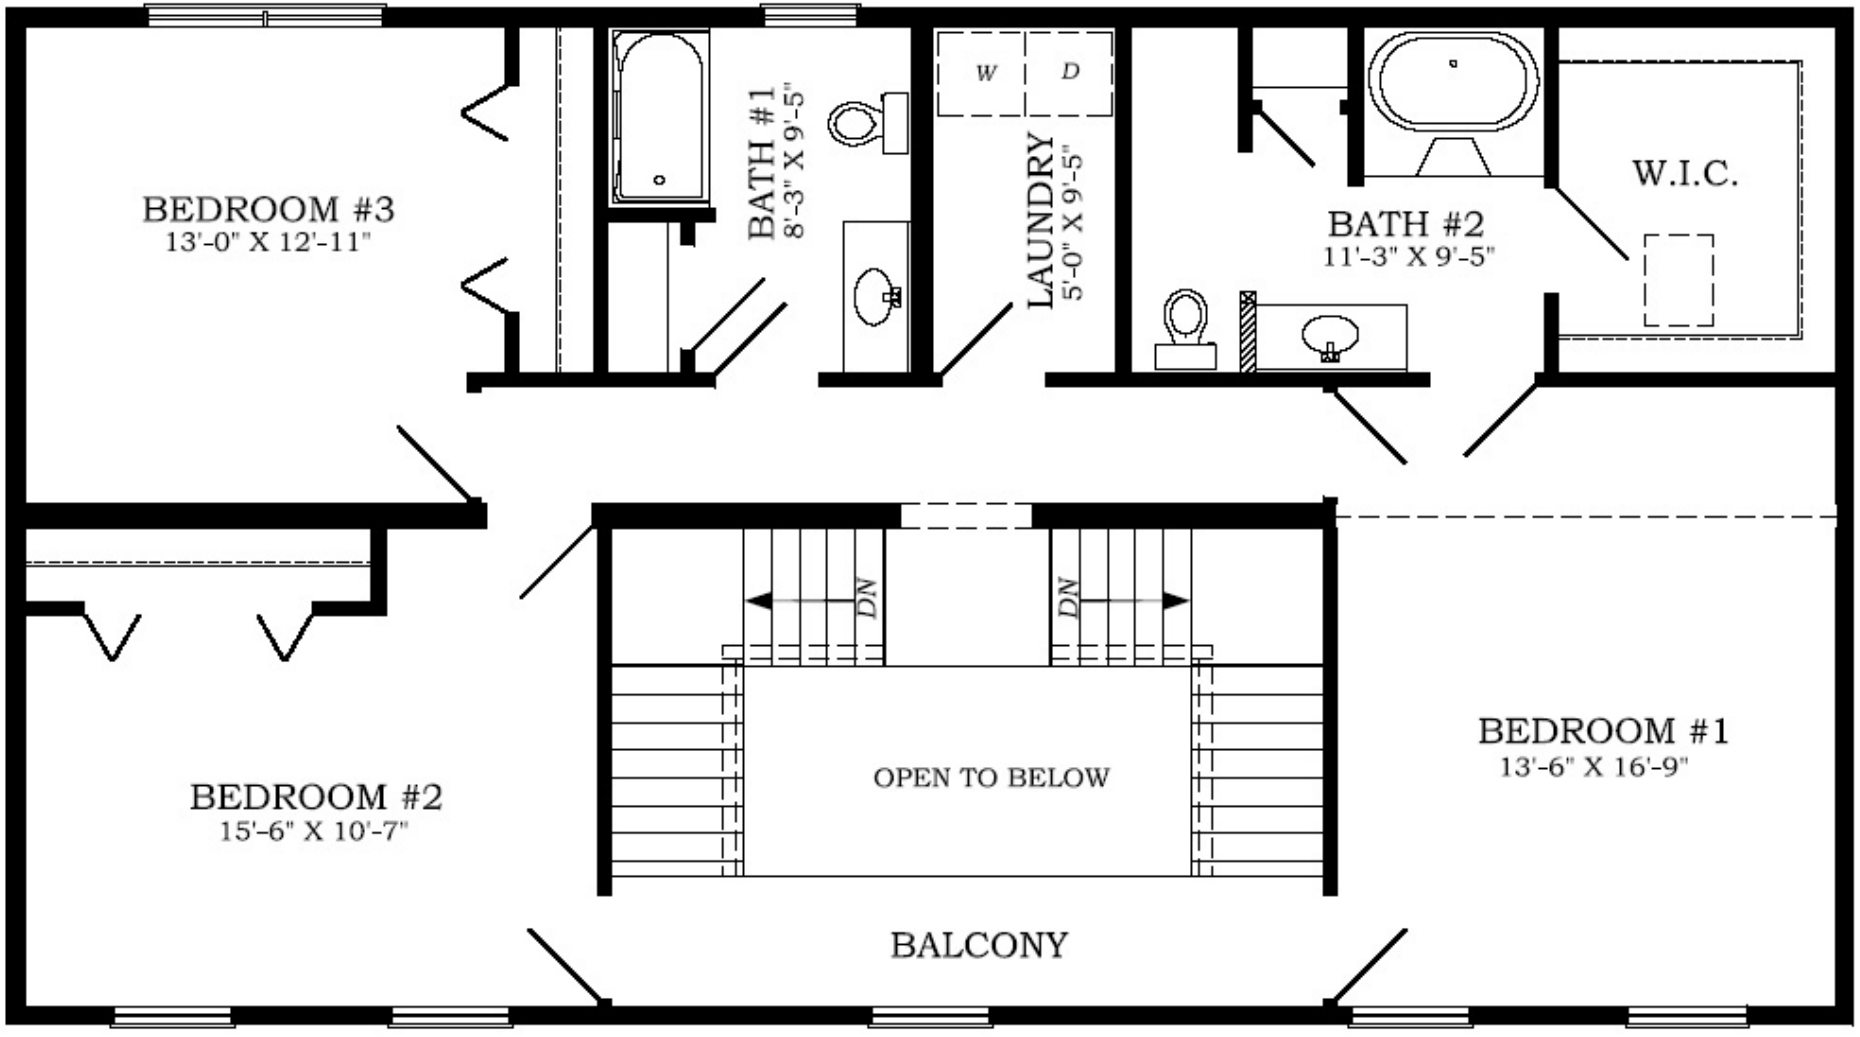

Hilton - 27'6" X 50 - 2,750 SF

3 Bedroom 2½ Bath

"Smith Custom Homes of Western Pennsylvania"

First Floor

Second Floor

1-800-464-3333