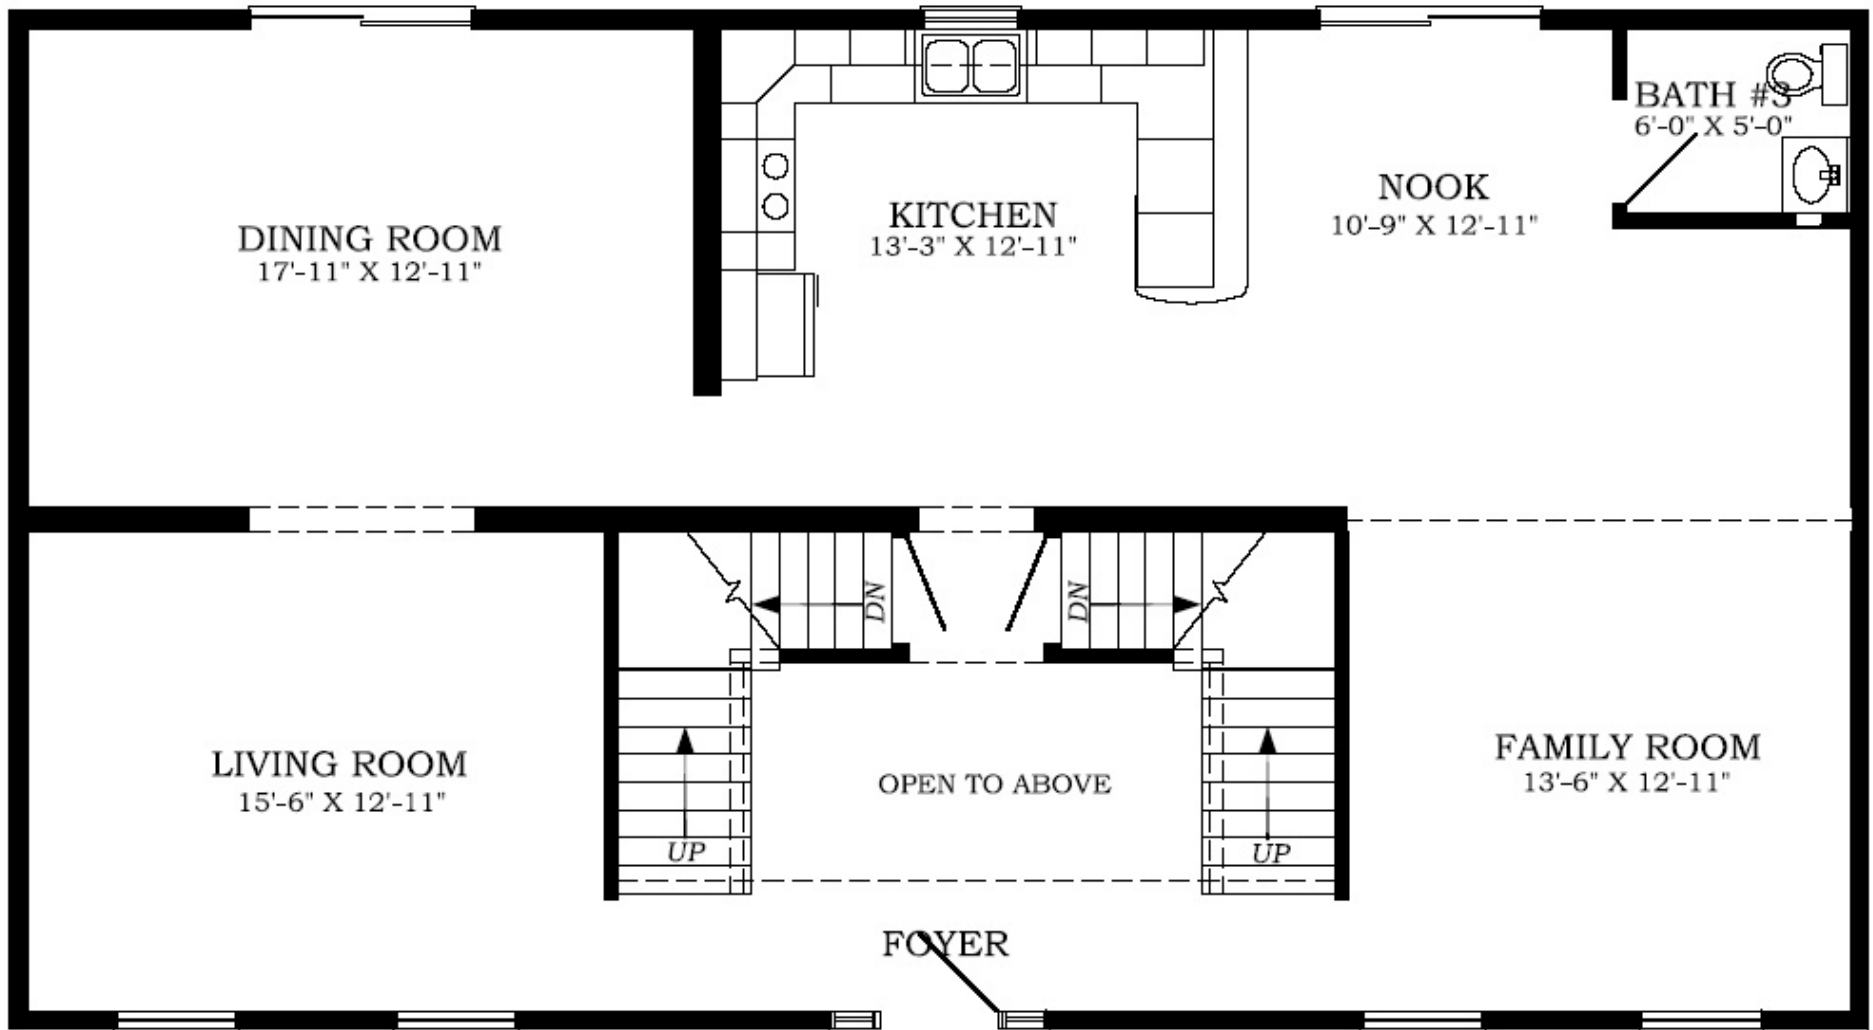

Hilton - 27'6" X 50 - 2,750 SF

3 Bedroom 2½ Bath

"Smith Custom Homes of Western Pennsylvania"

First Floor

Second Floor

1-800-464-3333