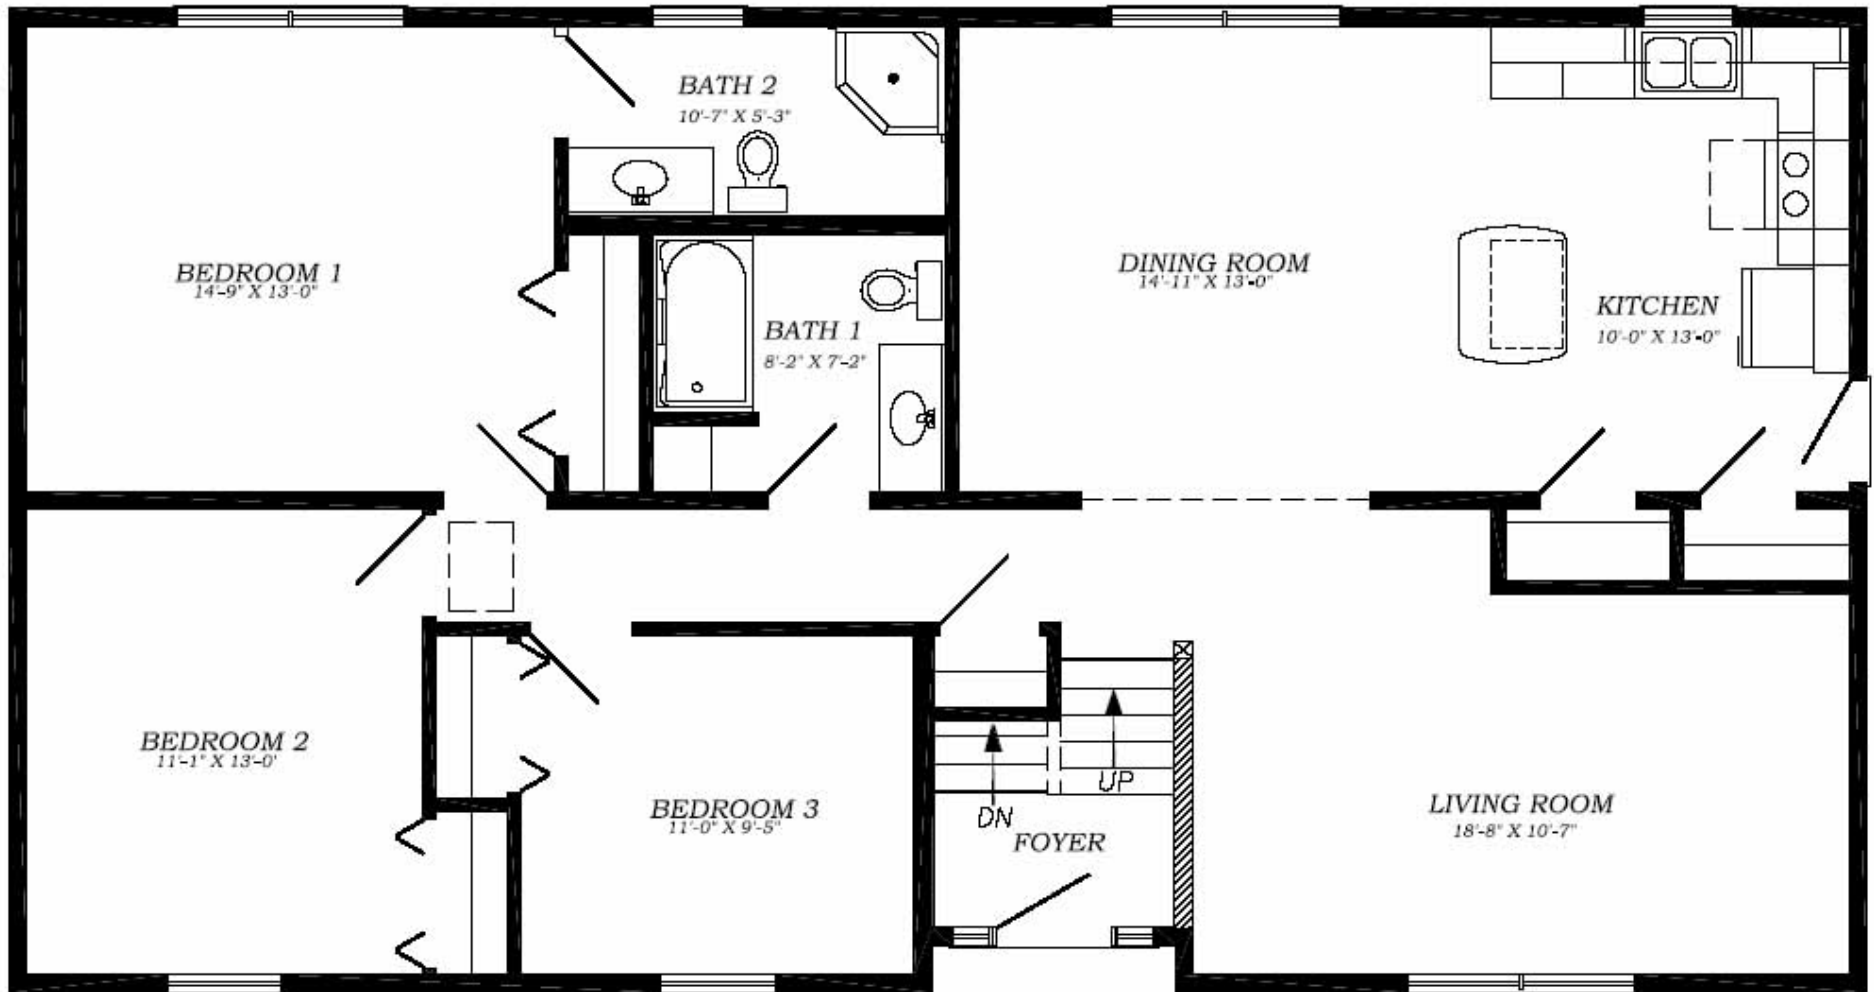

# Brookfield I - 27'6" X 52 - 1,430 SF

3 Bedroom 1 3/4 Bath

"Smith Custom Homes of Western Pennsylvania"

1-800-464-3333