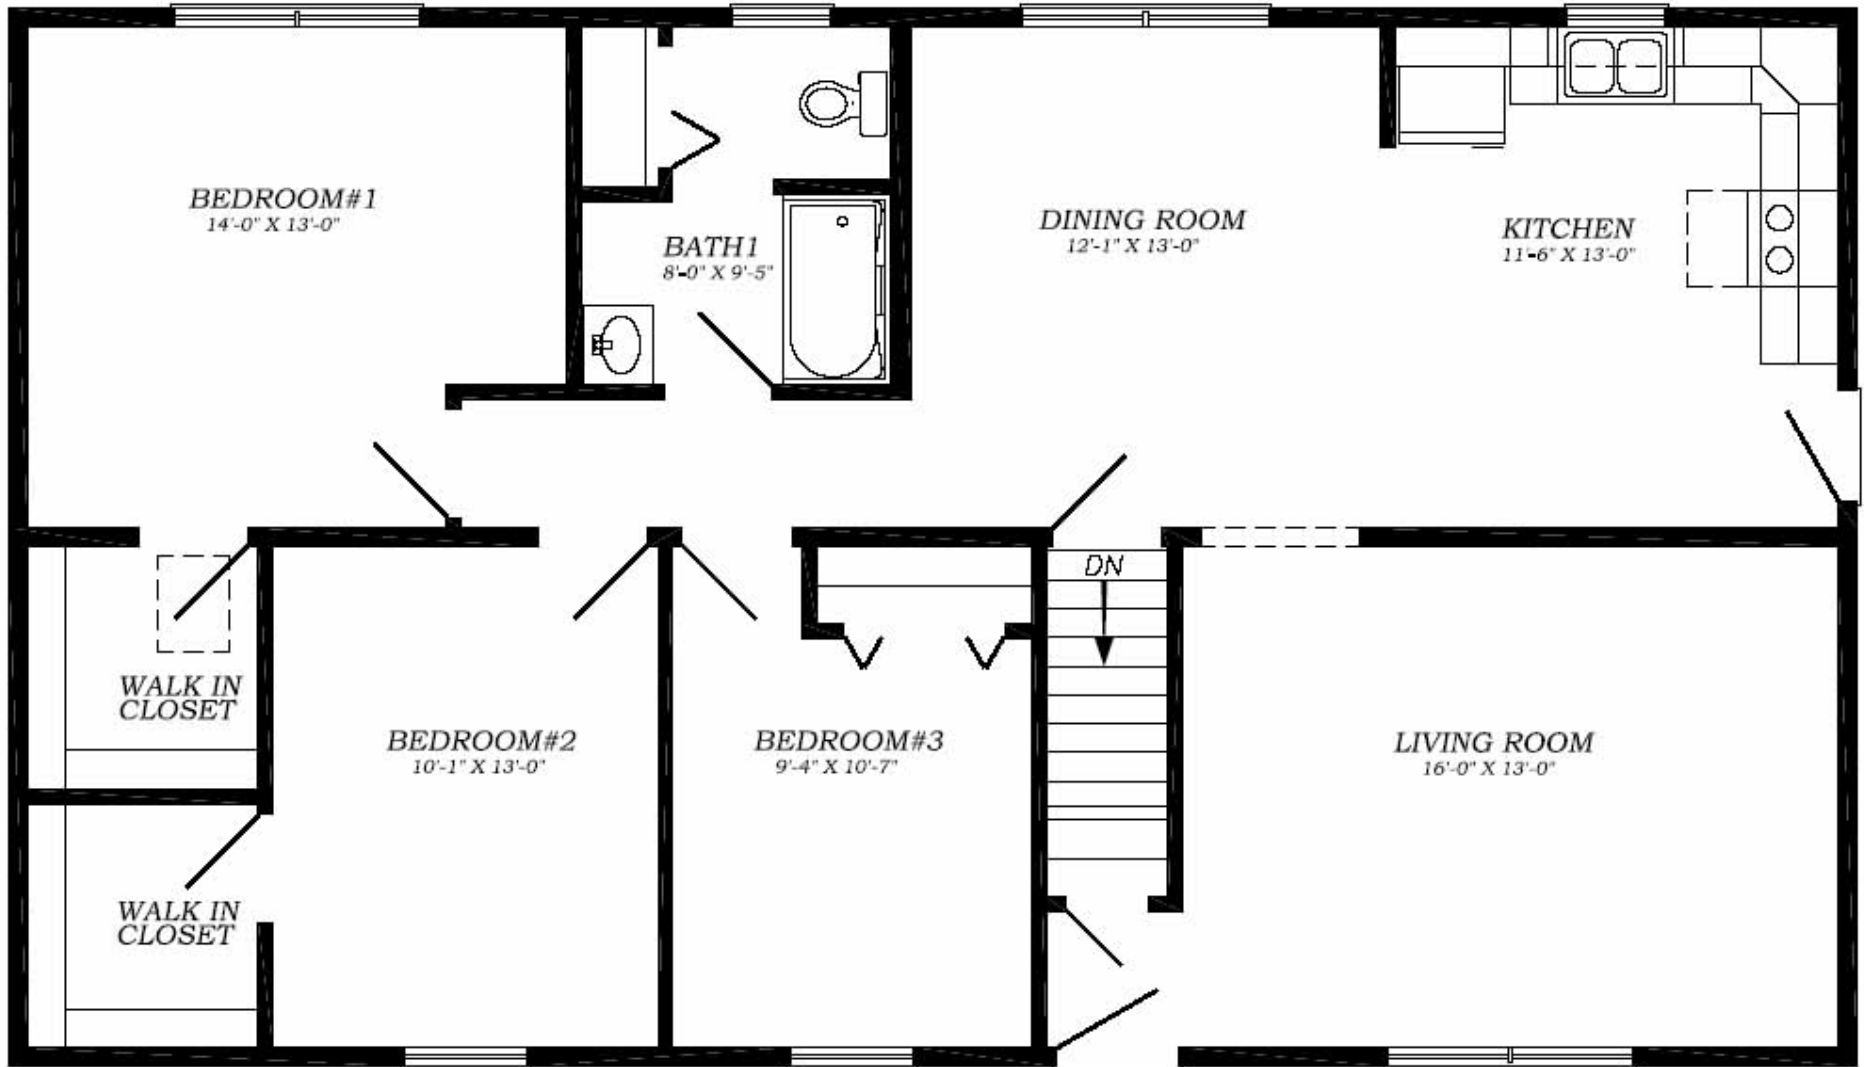

Clearfield - 27'6"X48 - 1,320 SF

3 Bedroom 1 Bath

"Smith Custom Homes of Western Pennsylvania"

1-800-464-3333