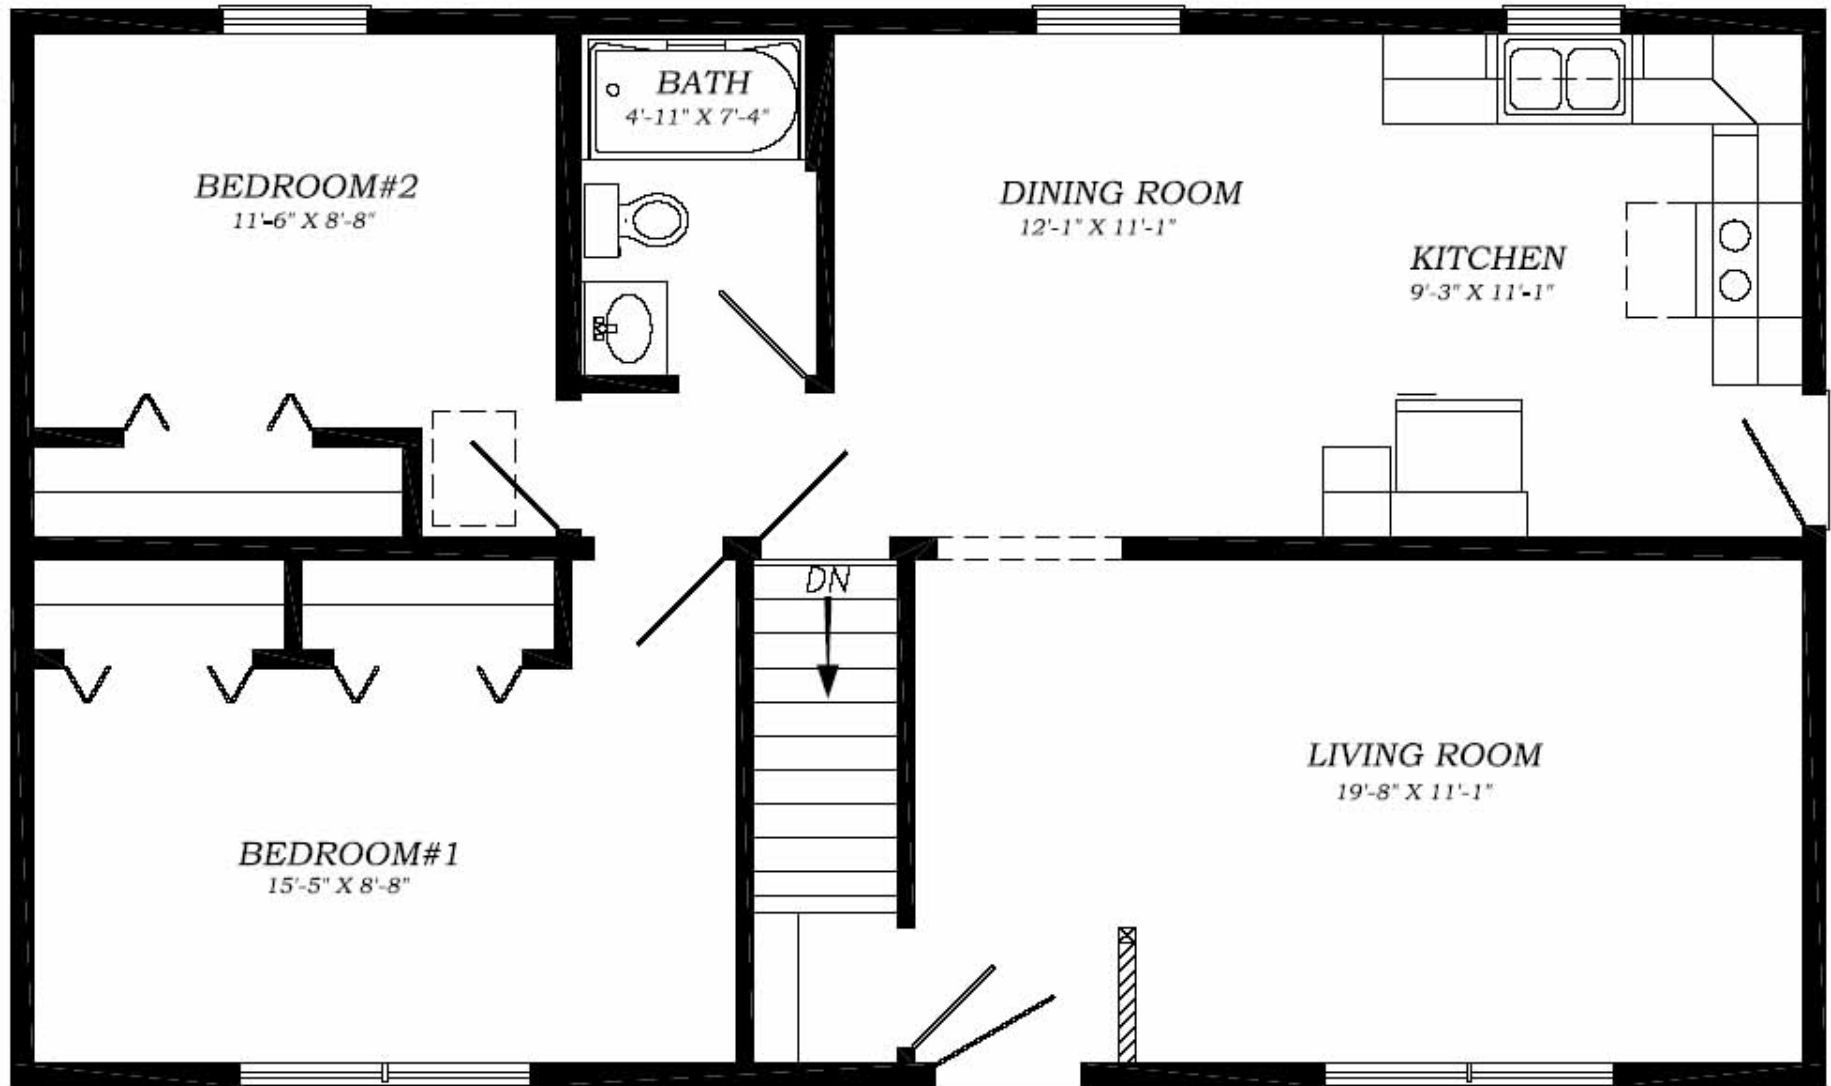

Breezewood - 23'8"X40 - 946 SF

2 Bedroom 1 Bath

"Smith Custom Homes of Western Pennsylvania"

1-800-464-3333