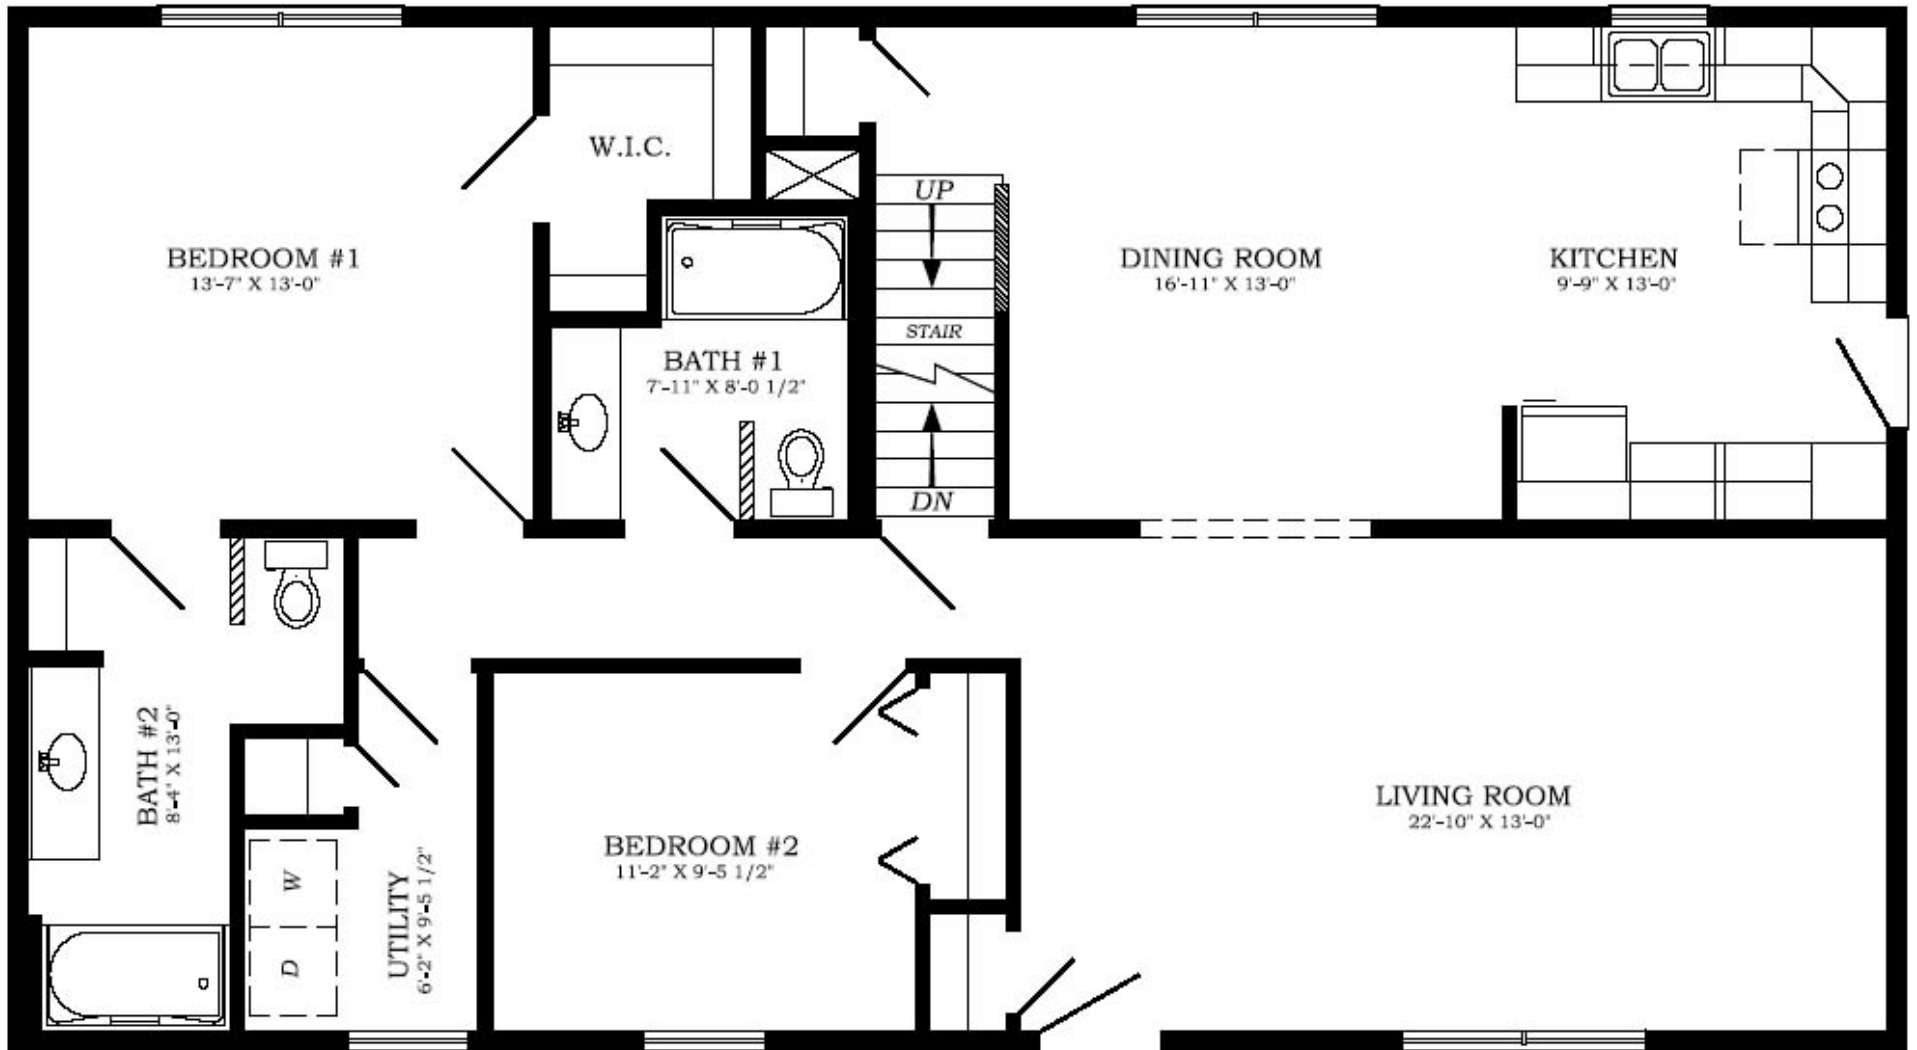

Amber - 27'6" X 50 - 1,375 SF

2 Bedroom 2 Bath

"Smith Custom Homes of Western Pennsylvania"

1-800-464-3333