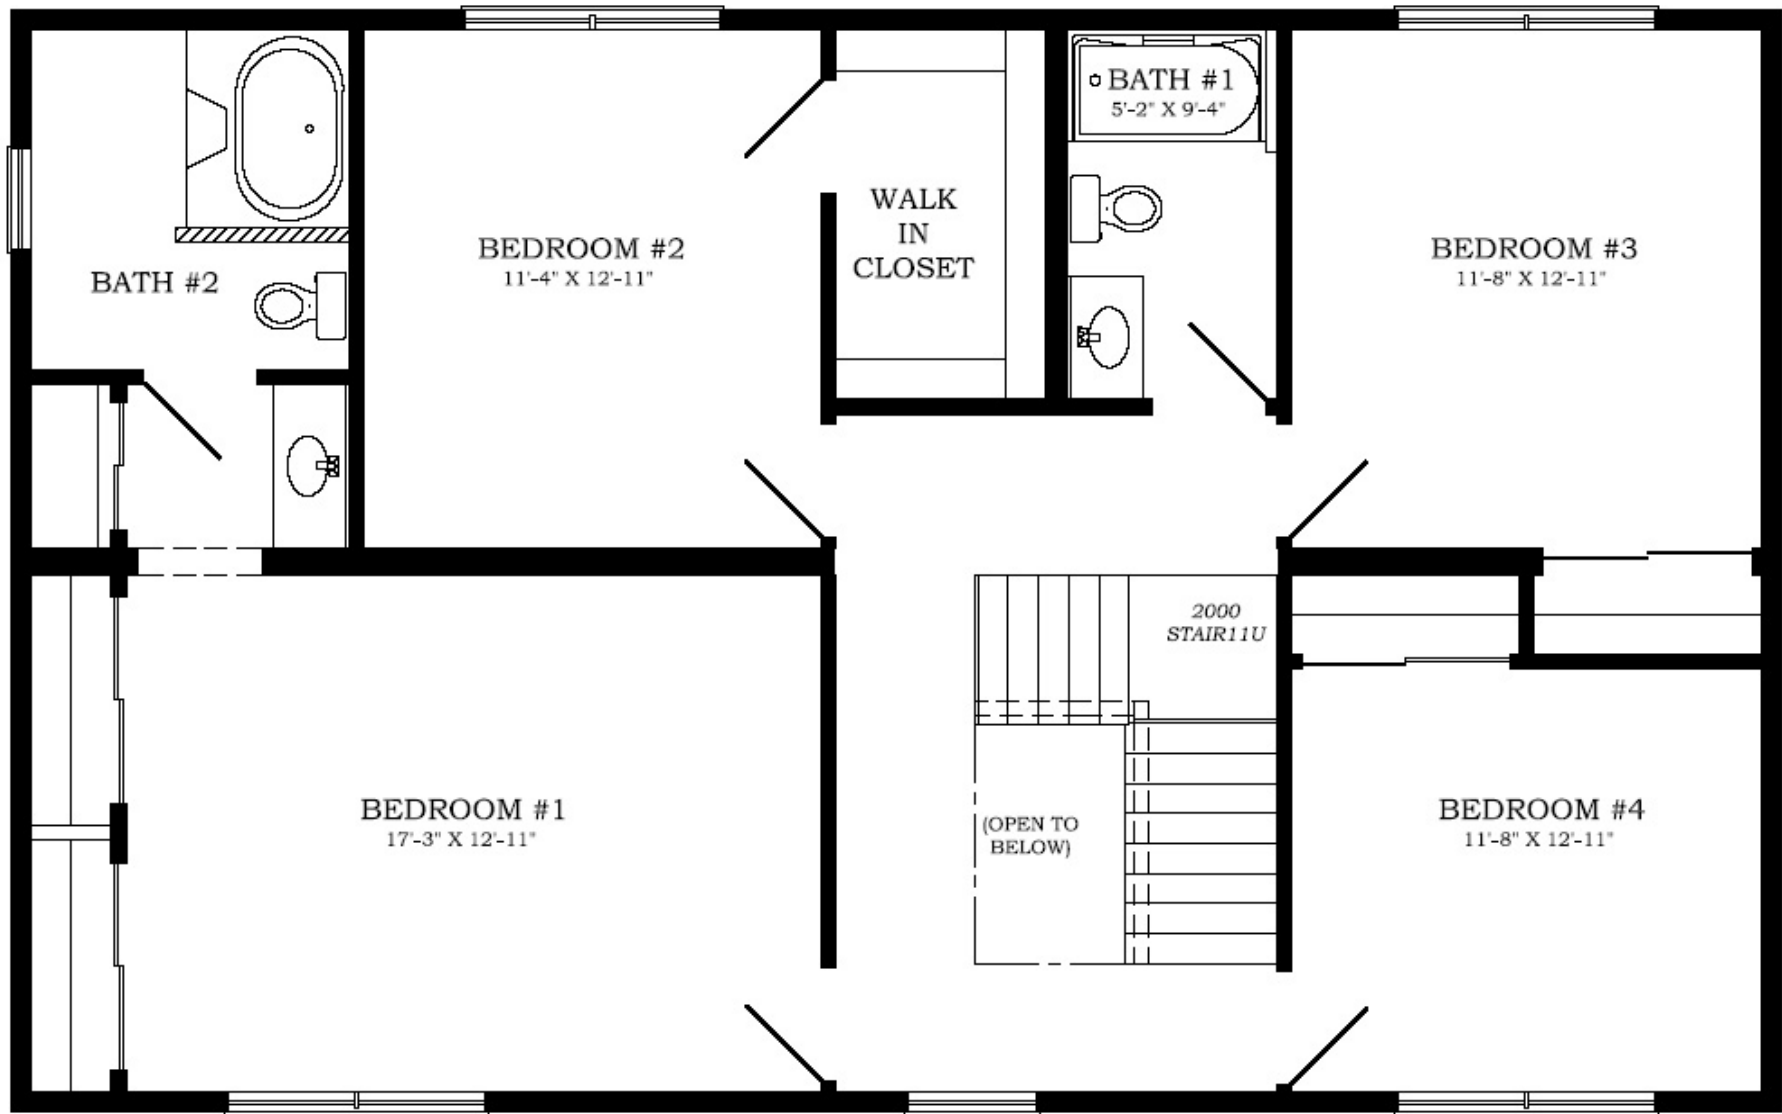

Hudson - 27'6" X 44 - 2,420 SF

4 Bedroom 2½ Bath

"Smith Custom Homes of Western Pennsylvania"

First Floor

Second Floor

1-800-464-3333