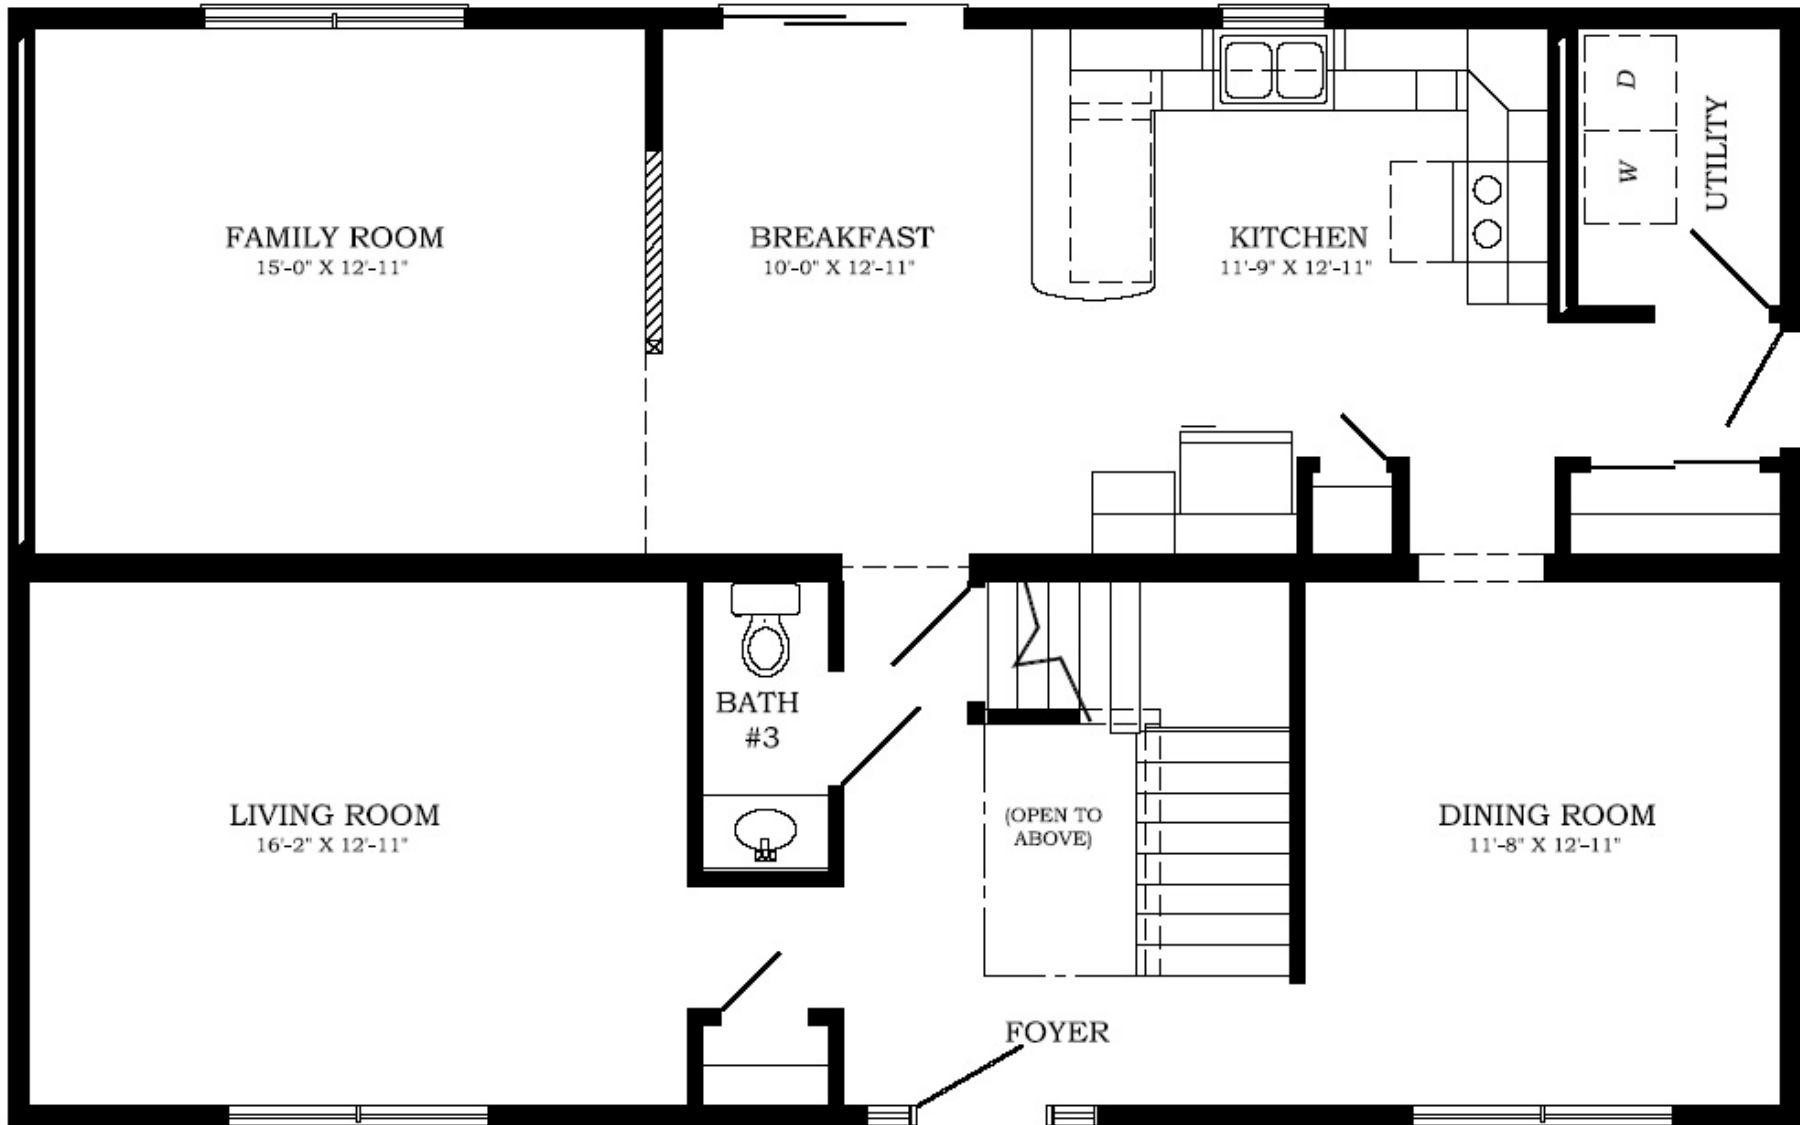

Hudson - 27'6" X 44 - 2,420 SF

4 Bedroom 2½ Bath

"Smith Custom Homes of Western Pennsylvania"

First Floor

Second Floor

1-800-464-3333