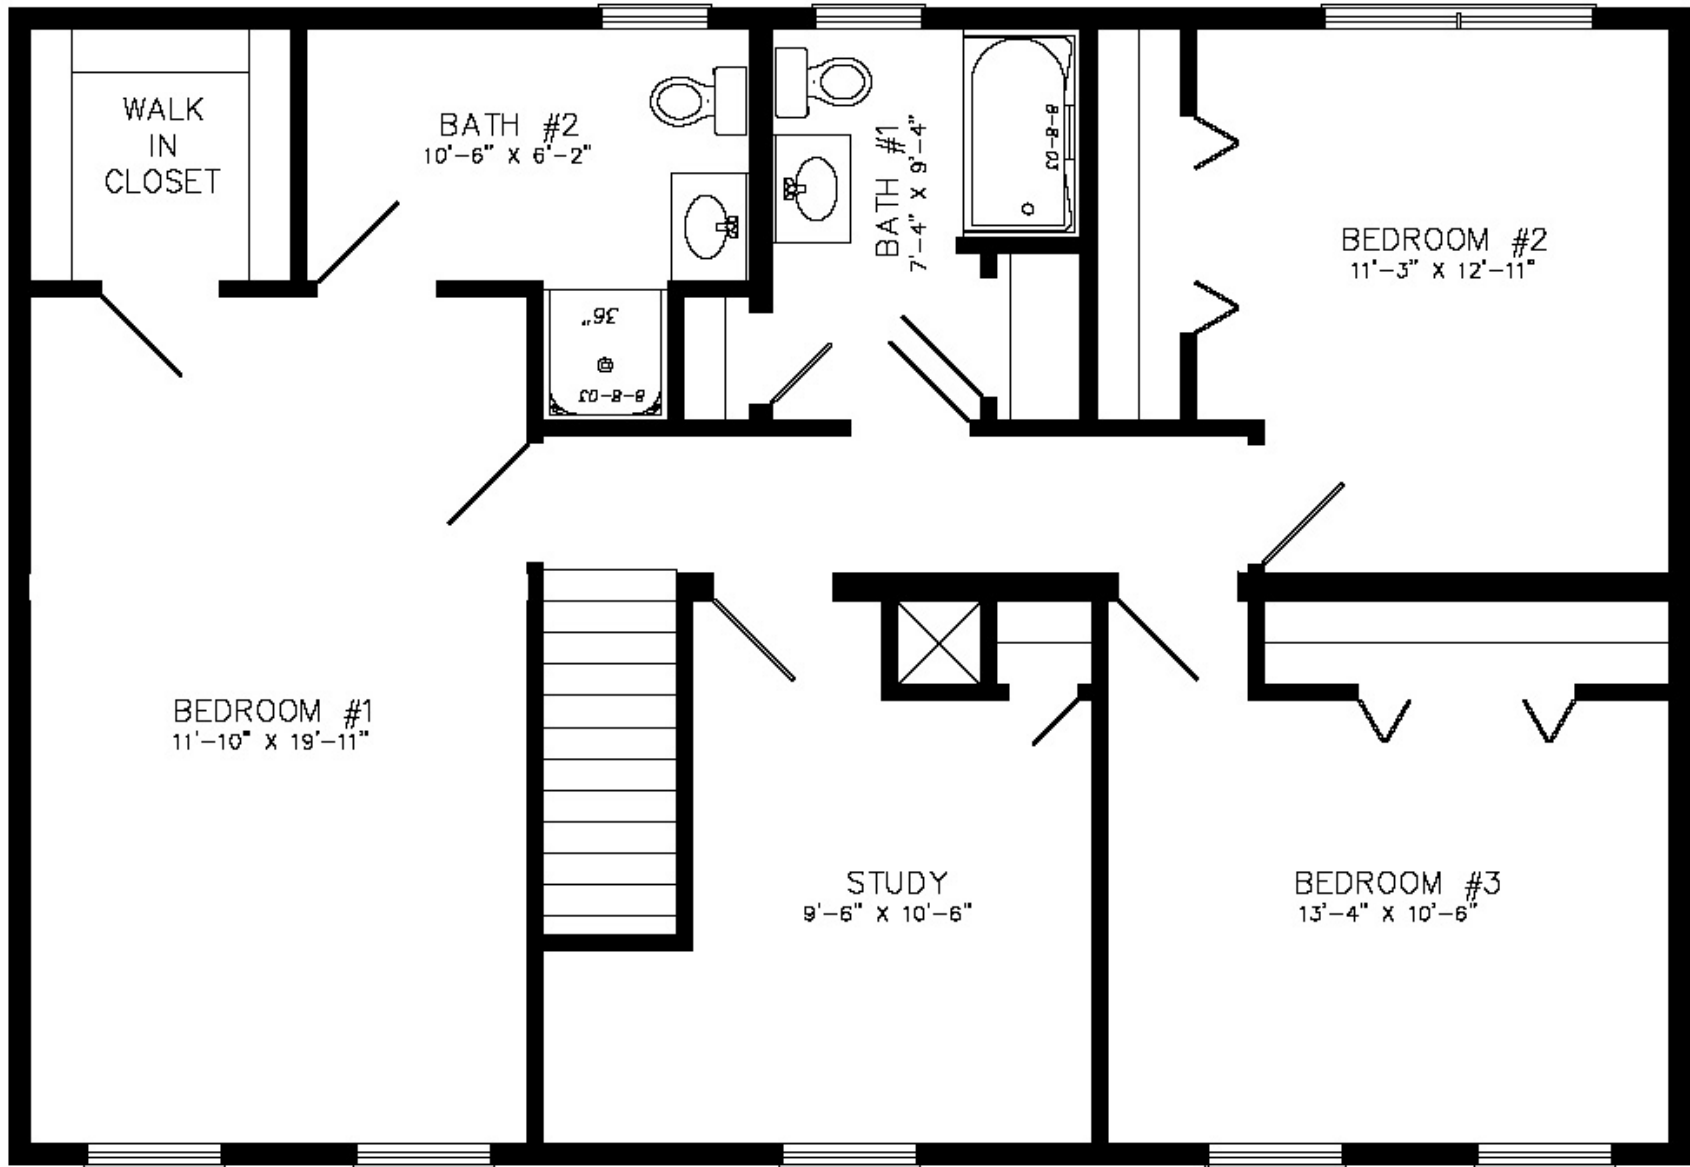

Edinboro - 27'6"X40 - 2,200 SF

3 Bedroom 1³/₄ & 1¹/₂ Bath

"Smith Custom Homes of Western Pennsylvania"

First Floor

Second Floor

1-800-464-3333