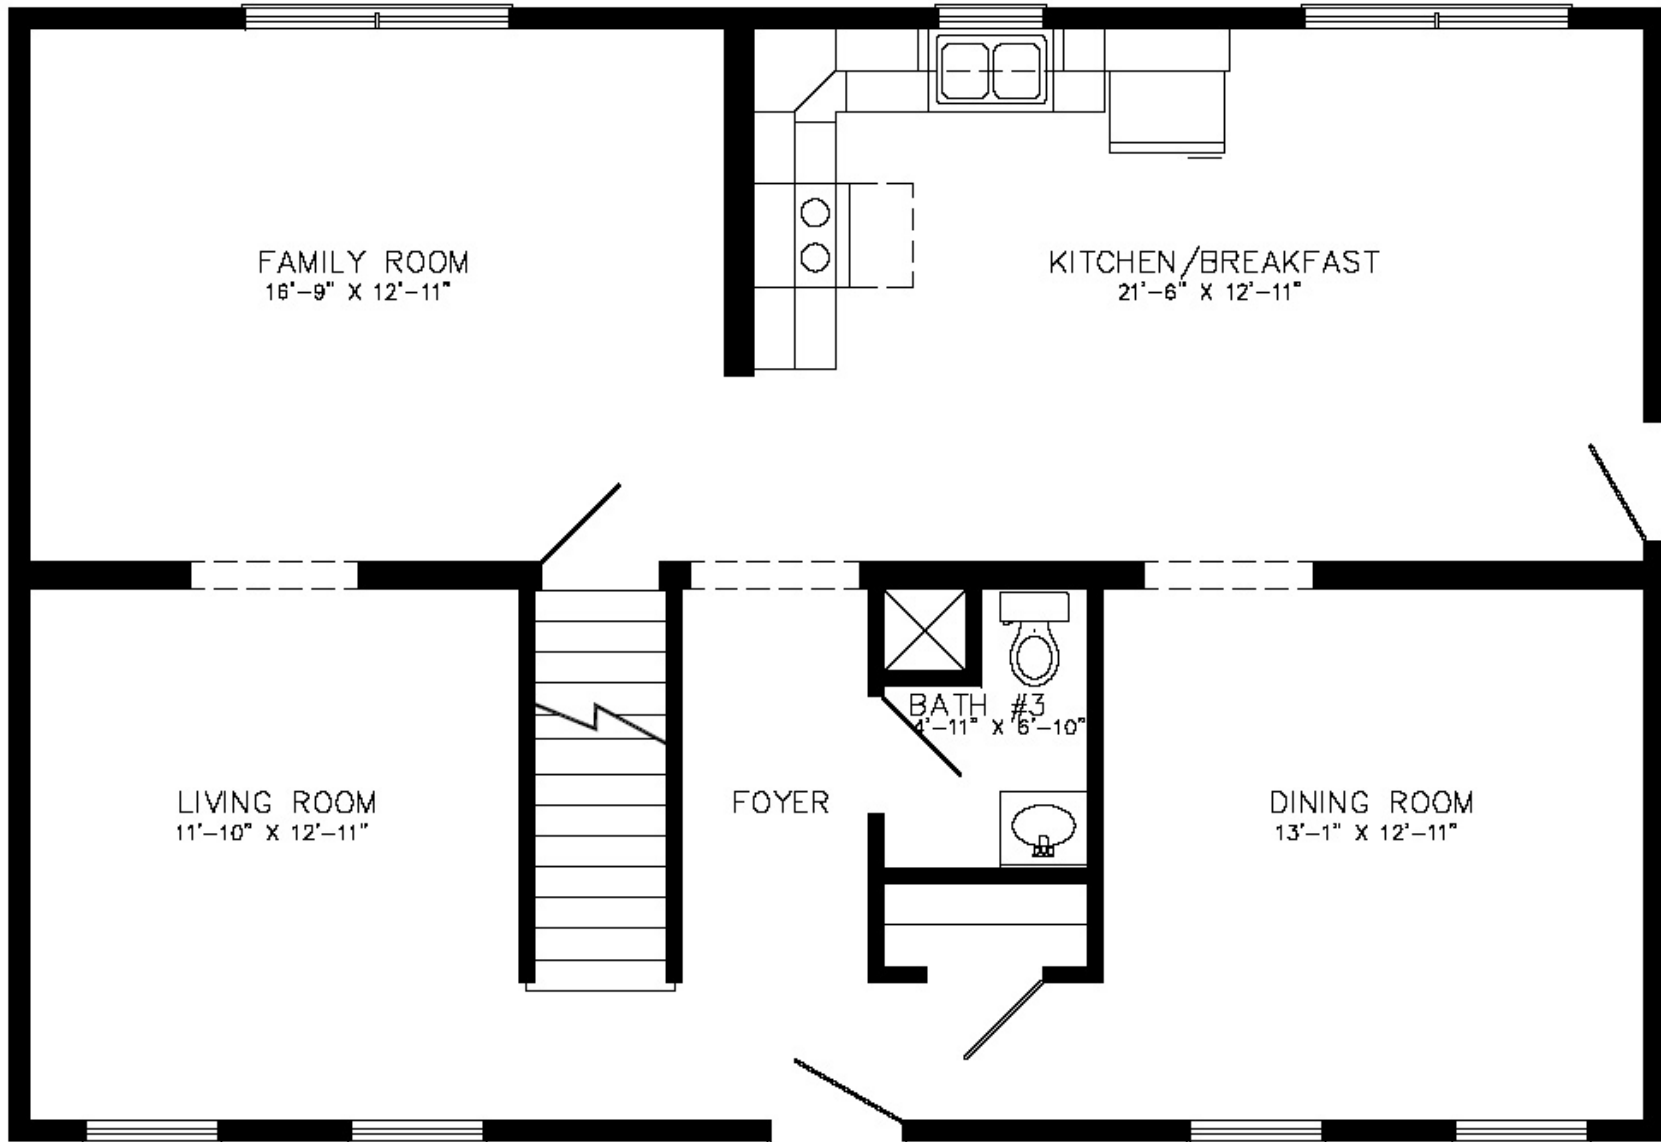

Edinboro - 27'6"X40 - 2,200 SF

3 Bedroom 1³/₄ & 1¹/₂ Bath

"Smith Custom Homes of Western Pennsylvania"

First Floor

Second Floor

1-800-464-3333