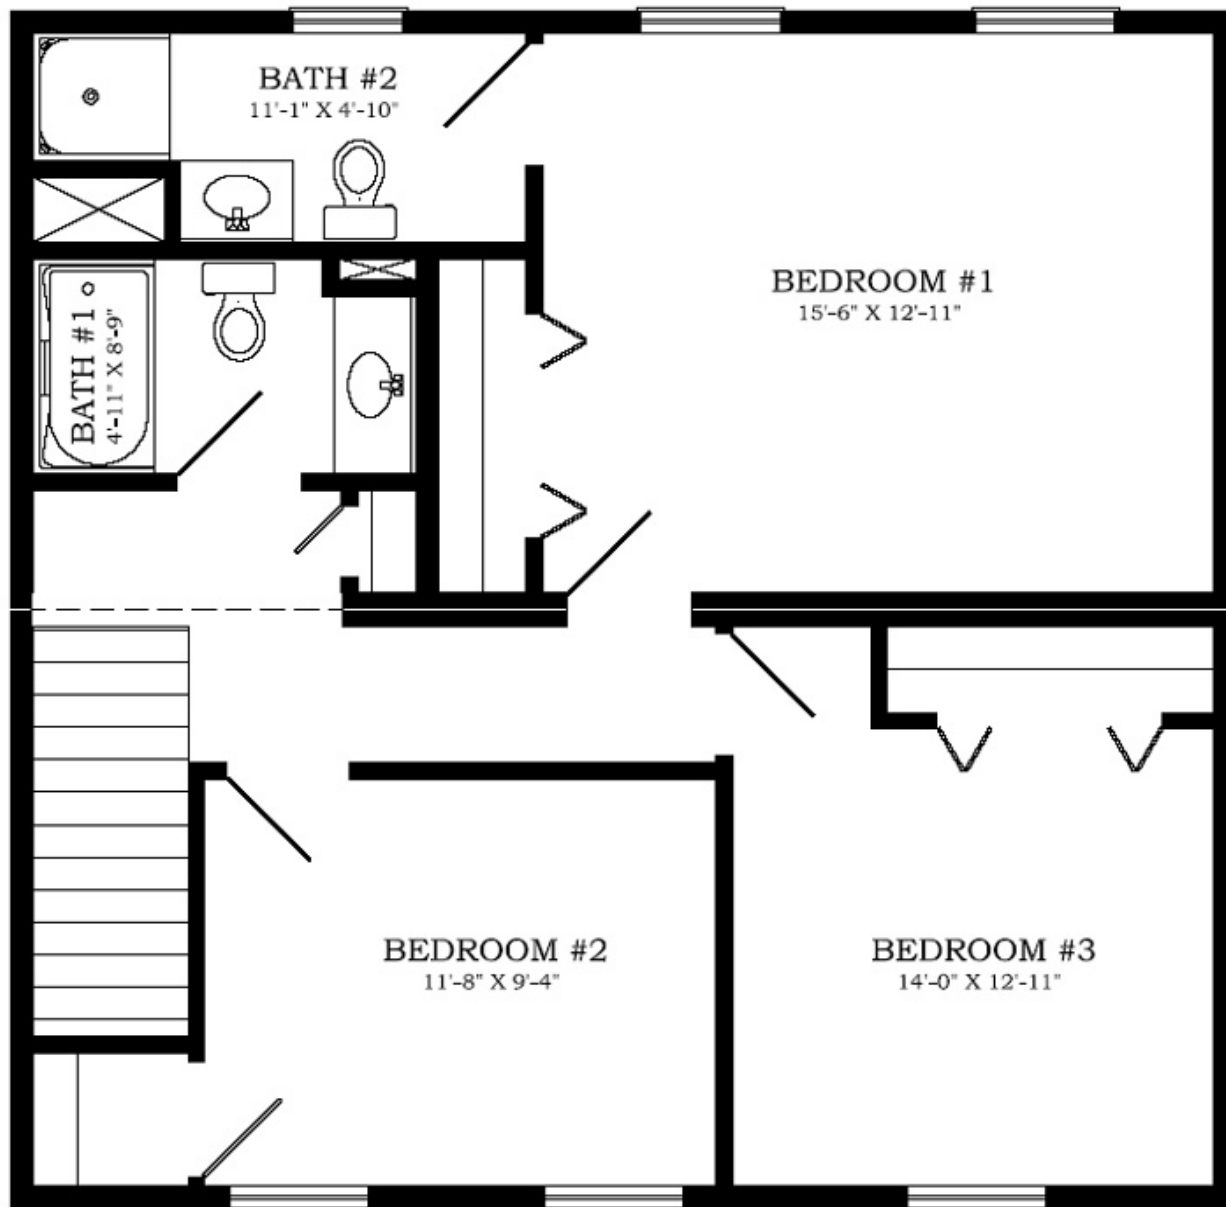

**Clarion - 27'6"X28/13'9"X28 - 1,953 SF**

**3 Bedroom 1<sup>3</sup>/<sub>4</sub> & 1<sup>1</sup>/<sub>2</sub> Bath**

**"Smith Custom Homes of Western Pennsylvania"**

First Floor

Second Floor

1-800-464-3333