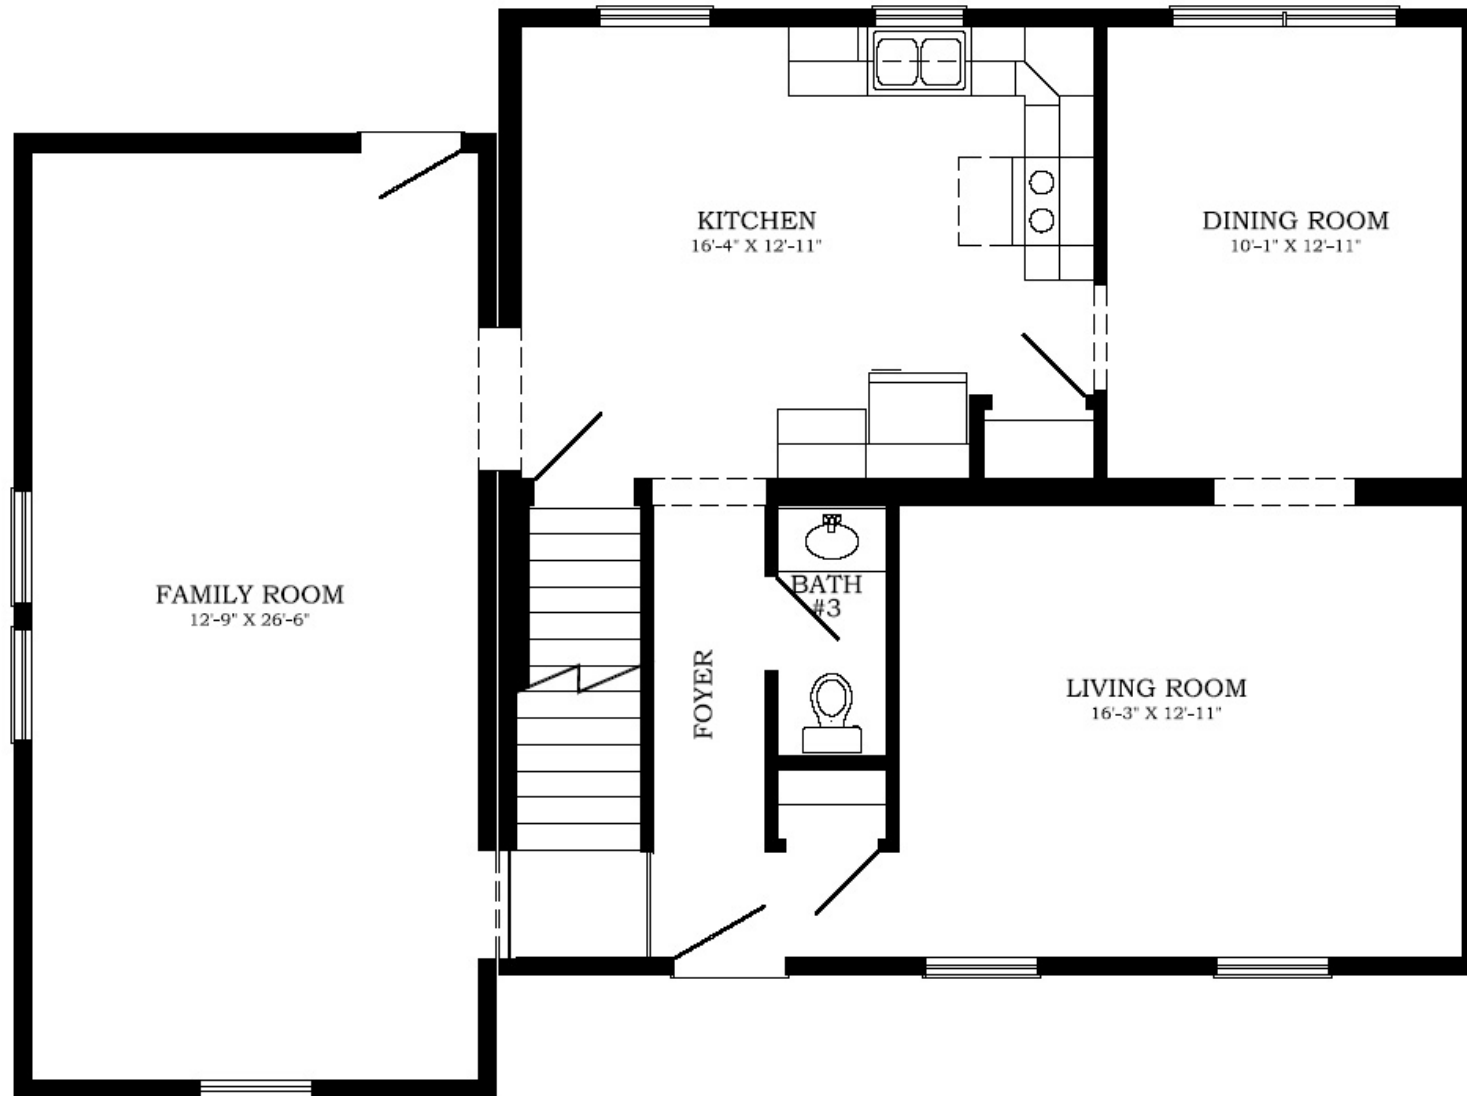

**Clarion - 27'6"X28/13'9"X28 - 1,953 SF**

**3 Bedroom 1<sup>3</sup>/<sub>4</sub> & 1<sup>1</sup>/<sub>2</sub> Bath**

**"Smith Custom Homes of Western Pennsylvania"**

First Floor

Second Floor

1-800-464-3333