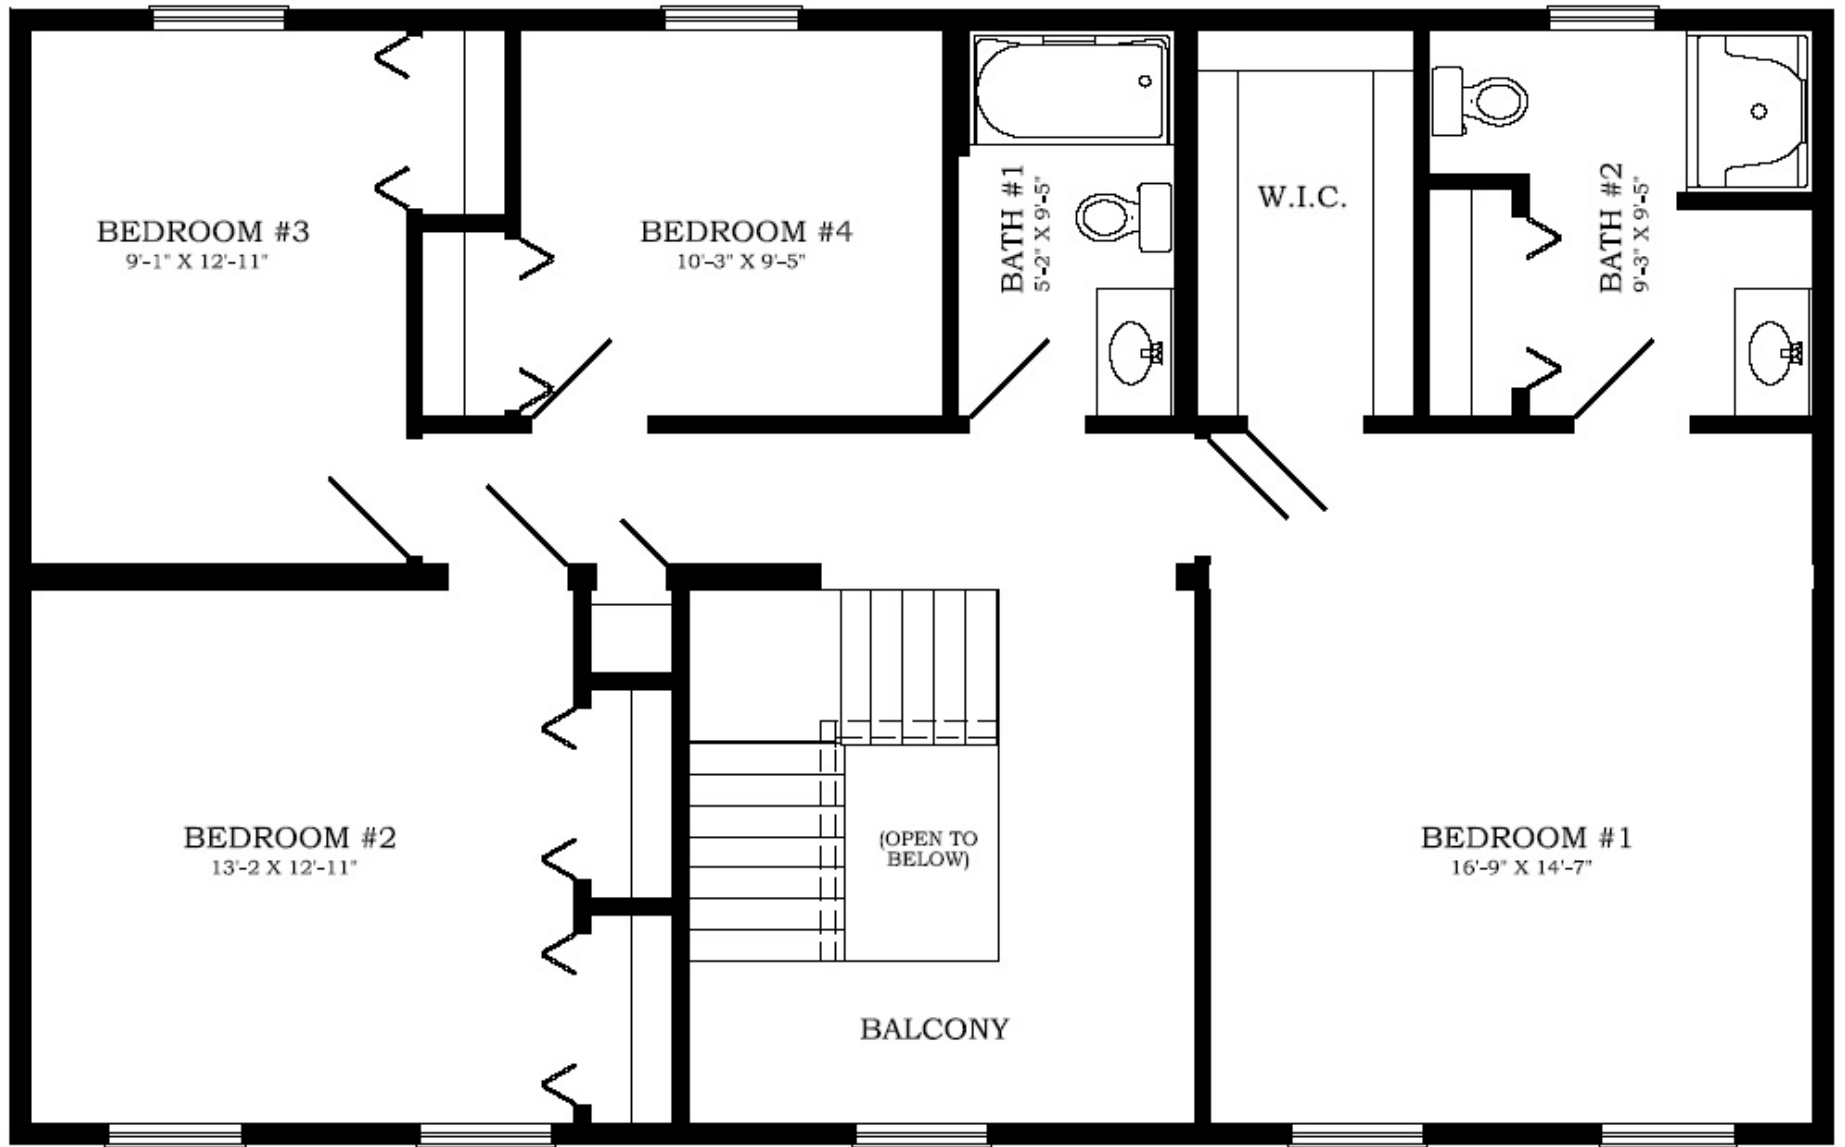

Atlantic - 27'6" X 44 - 2,420 SF

4 Bedroom 1³/₄ & 1¹/₂ Bath

"Smith Custom Homes of Western Pennsylvania"

First Floor

Second Floor

1-800-464-3333