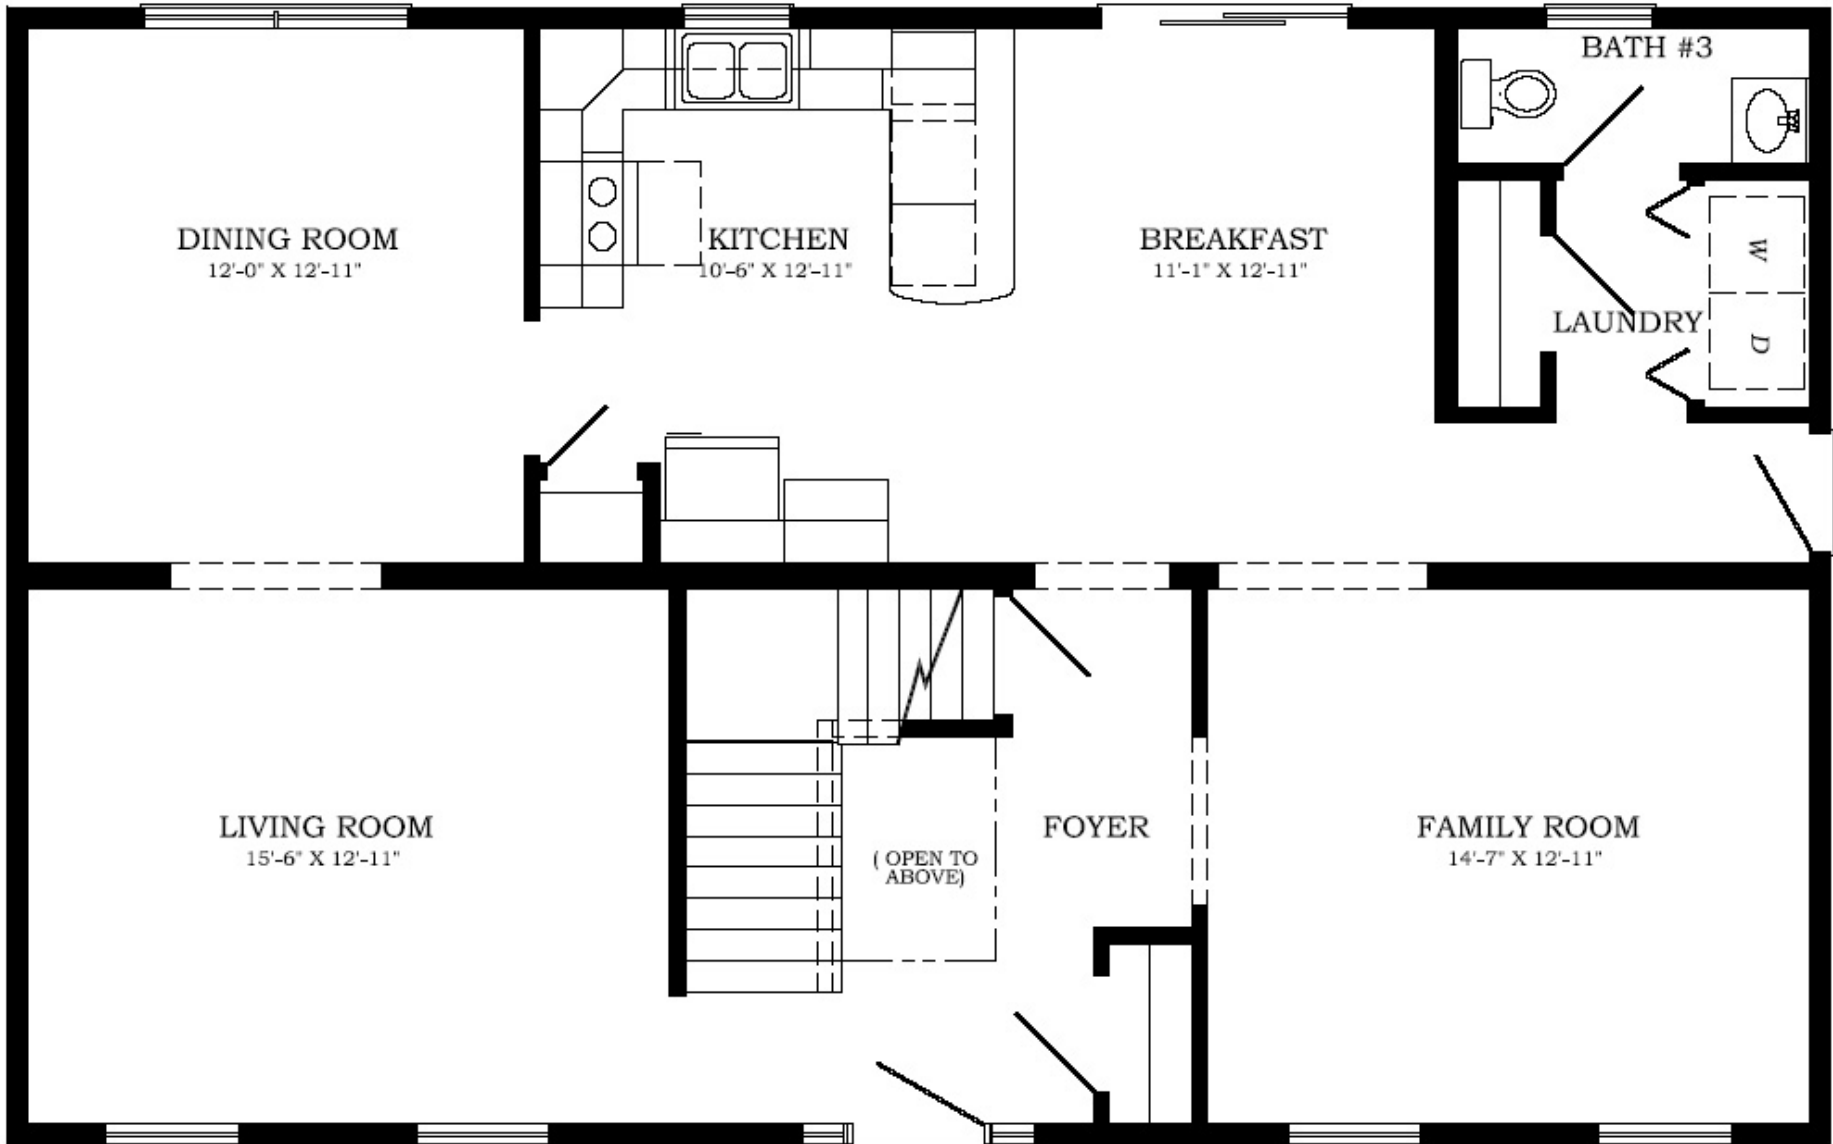

Atlantic - 27'6" X 44 - 2,420 SF

4 Bedroom 1³/₄ & 1¹/₂ Bath

"Smith Custom Homes of Western Pennsylvania"

First Floor

Second Floor

1-800-464-3333