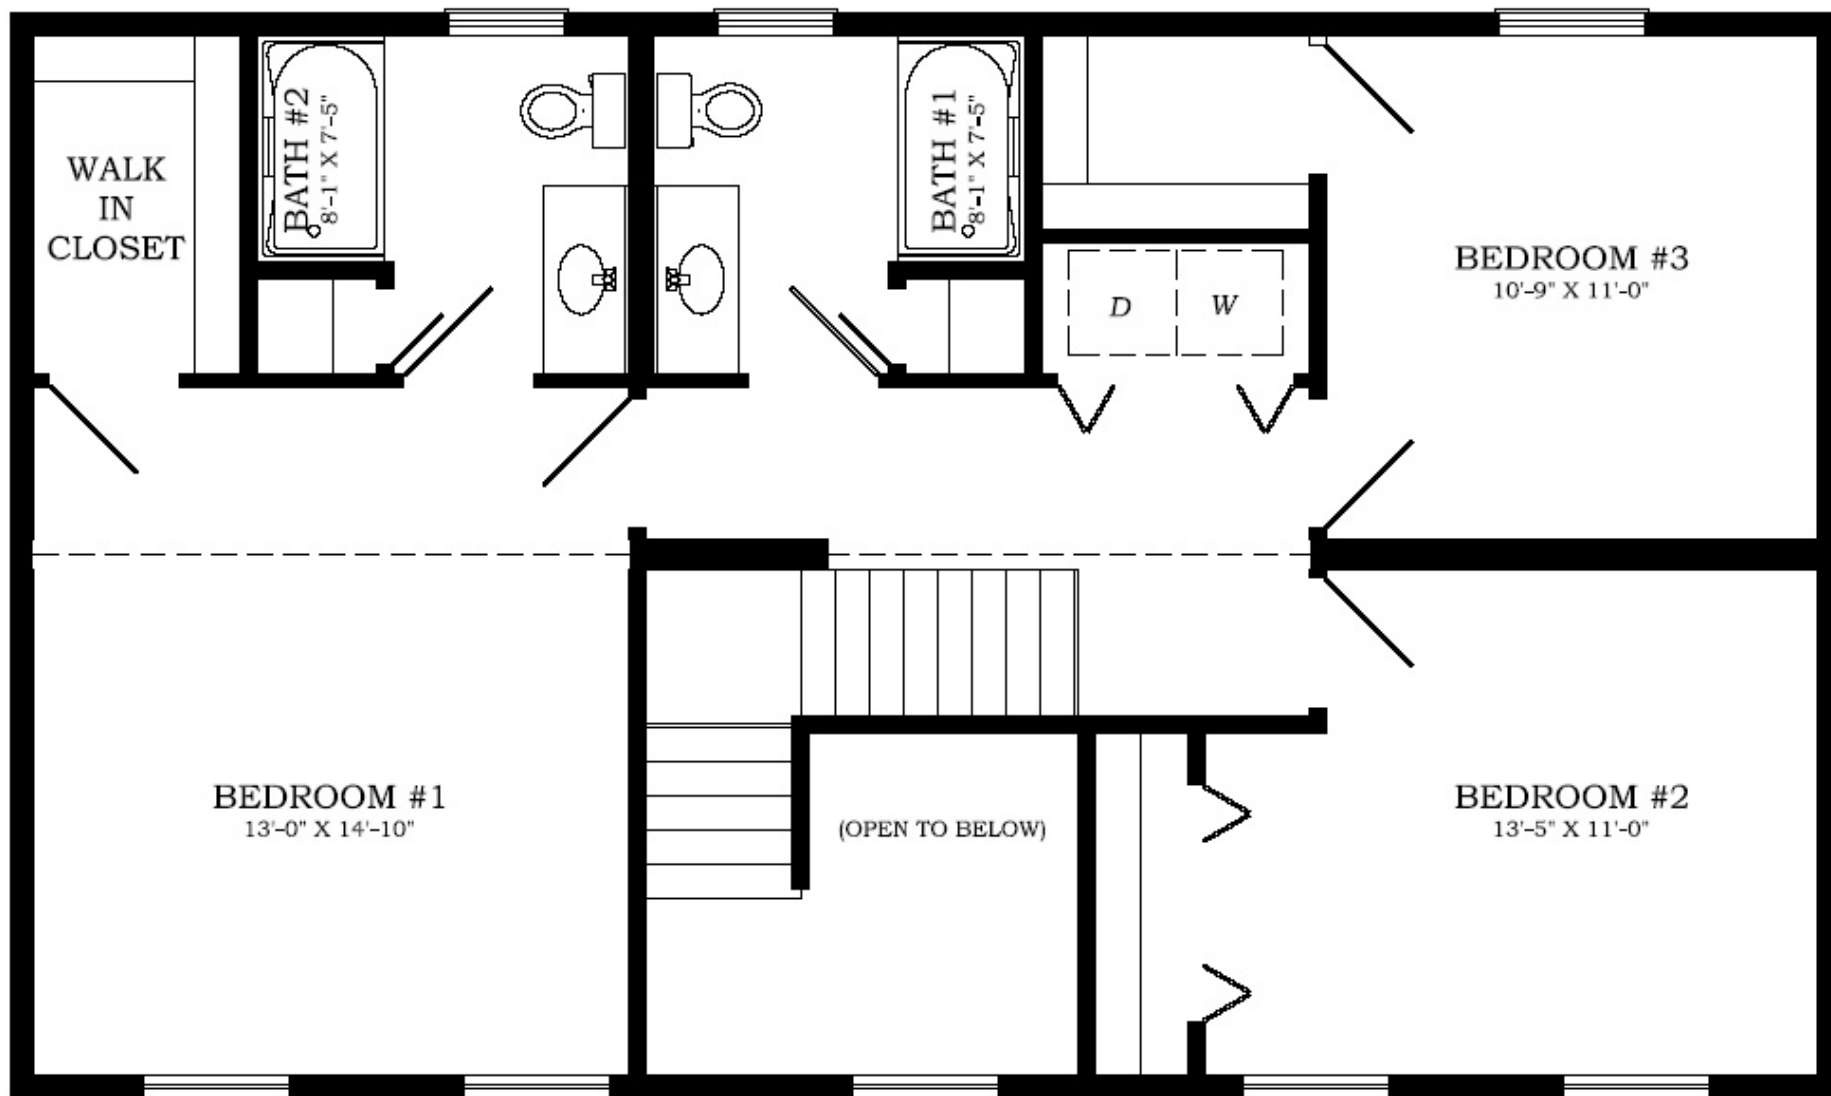

Amanda - 23'8"X40 - 1,893 SF

3 Bedroom 2½ Bath

"Smith Custom Homes of Western Pennsylvania"

First Floor

Second Floor

1-800-464-3333