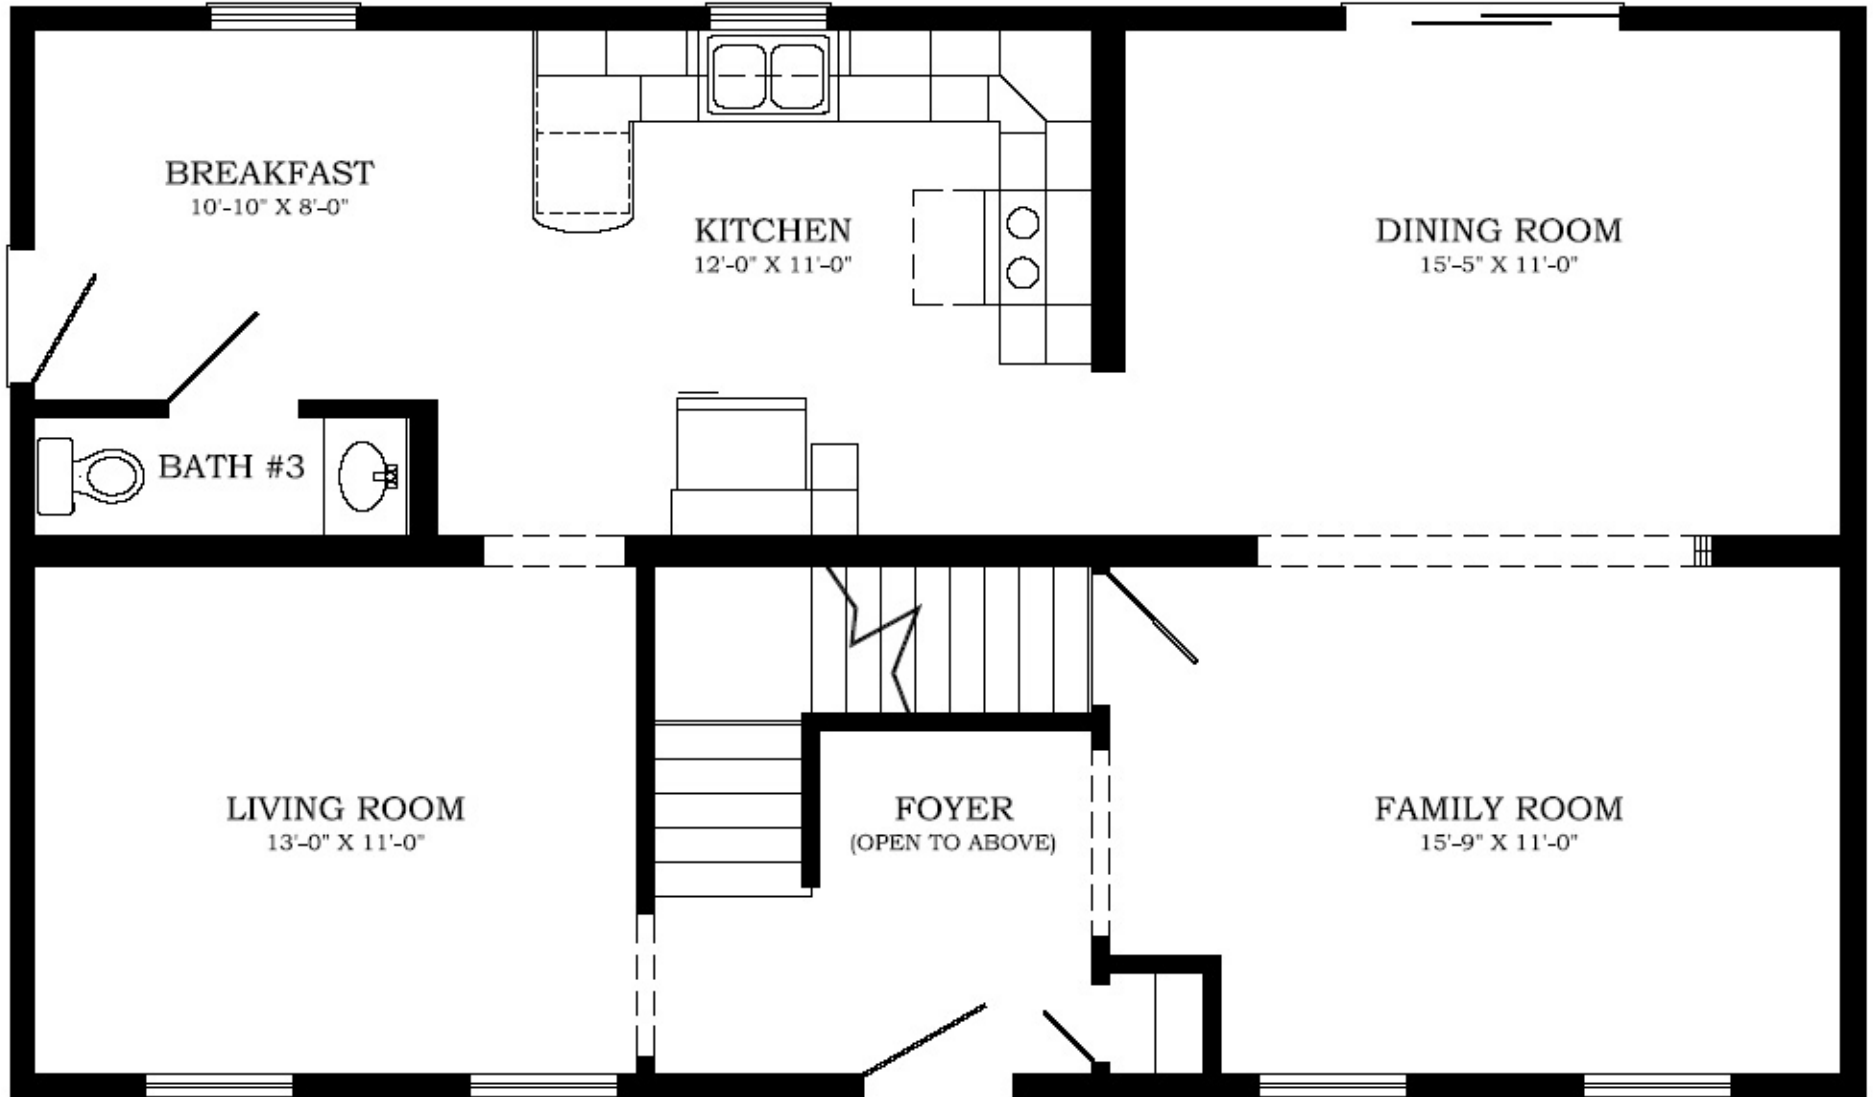

Amanda - 23'8"X40 - 1,893 SF

3 Bedroom 2½ Bath

"Smith Custom Homes of Western Pennsylvania"

First Floor

Second Floor

1-800-464-3333