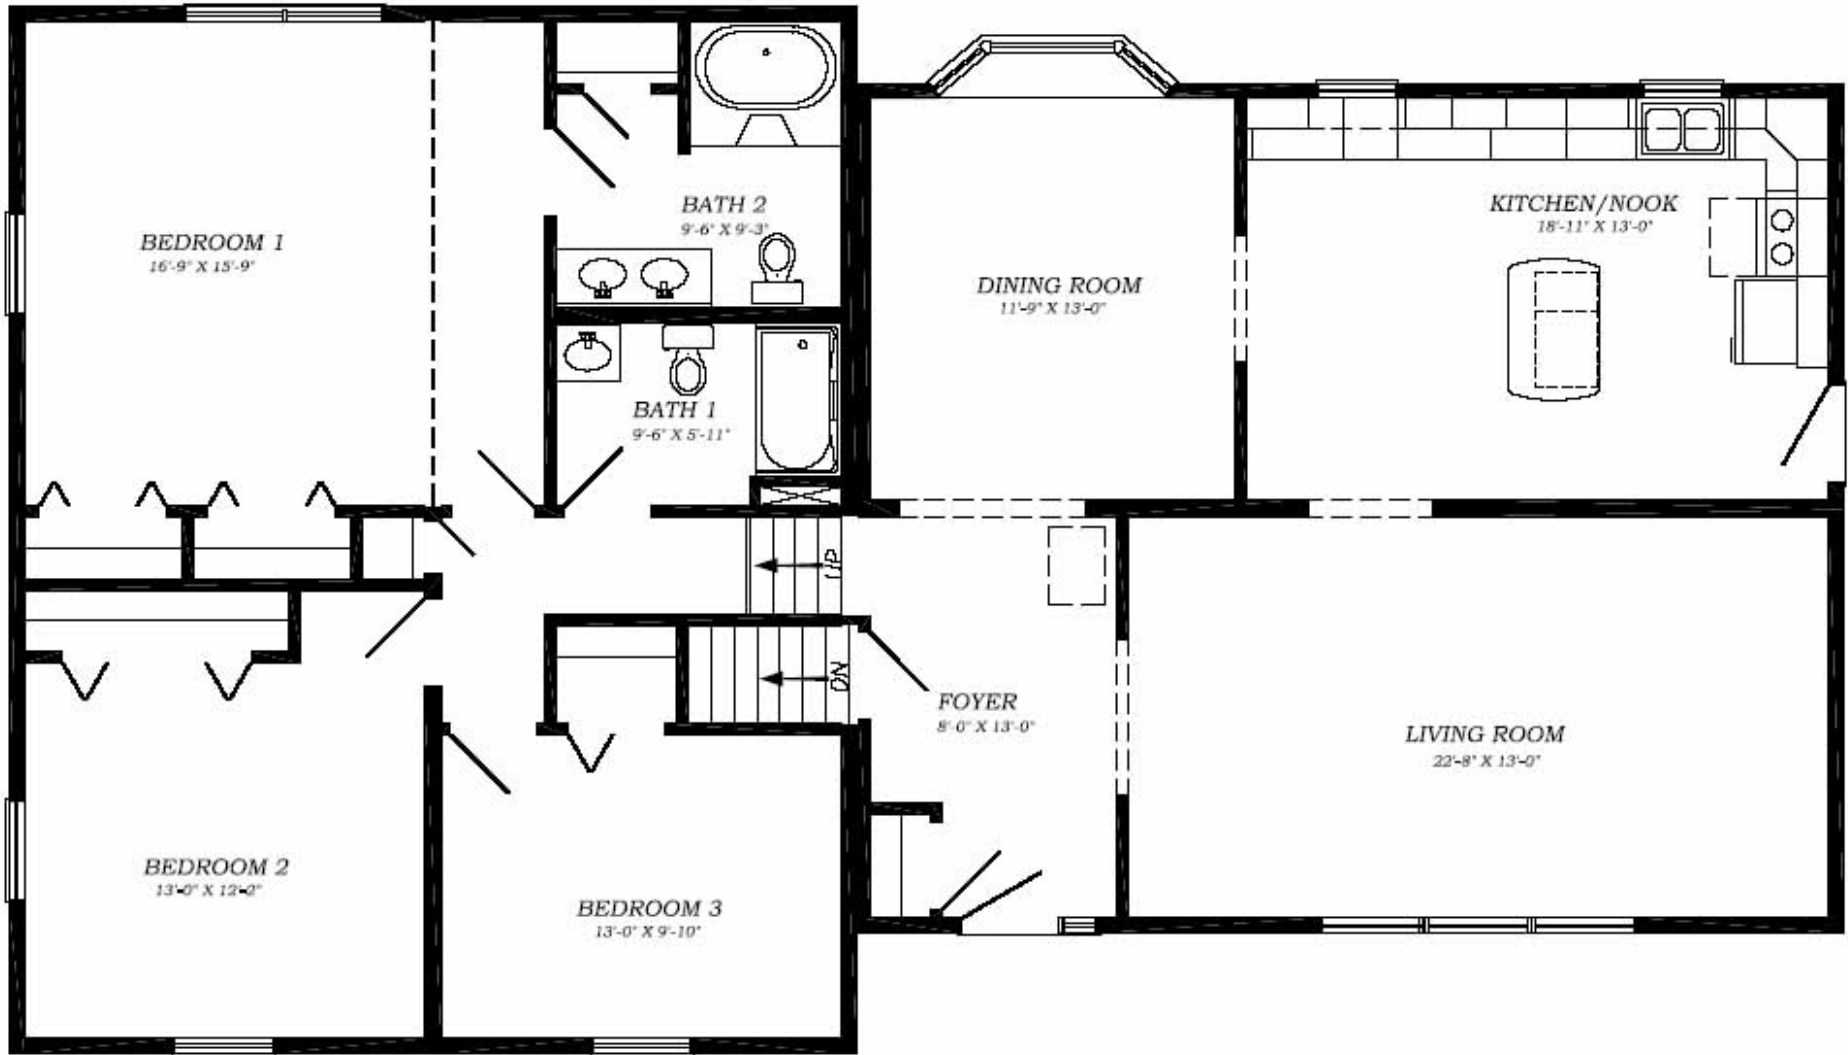

Buckeye - 27'6" X 34/32 - 1,815 SF

3 Bedroom 2 Bath

"Smith Custom Homes of Western Pennsylvania"

1-800-464-3333