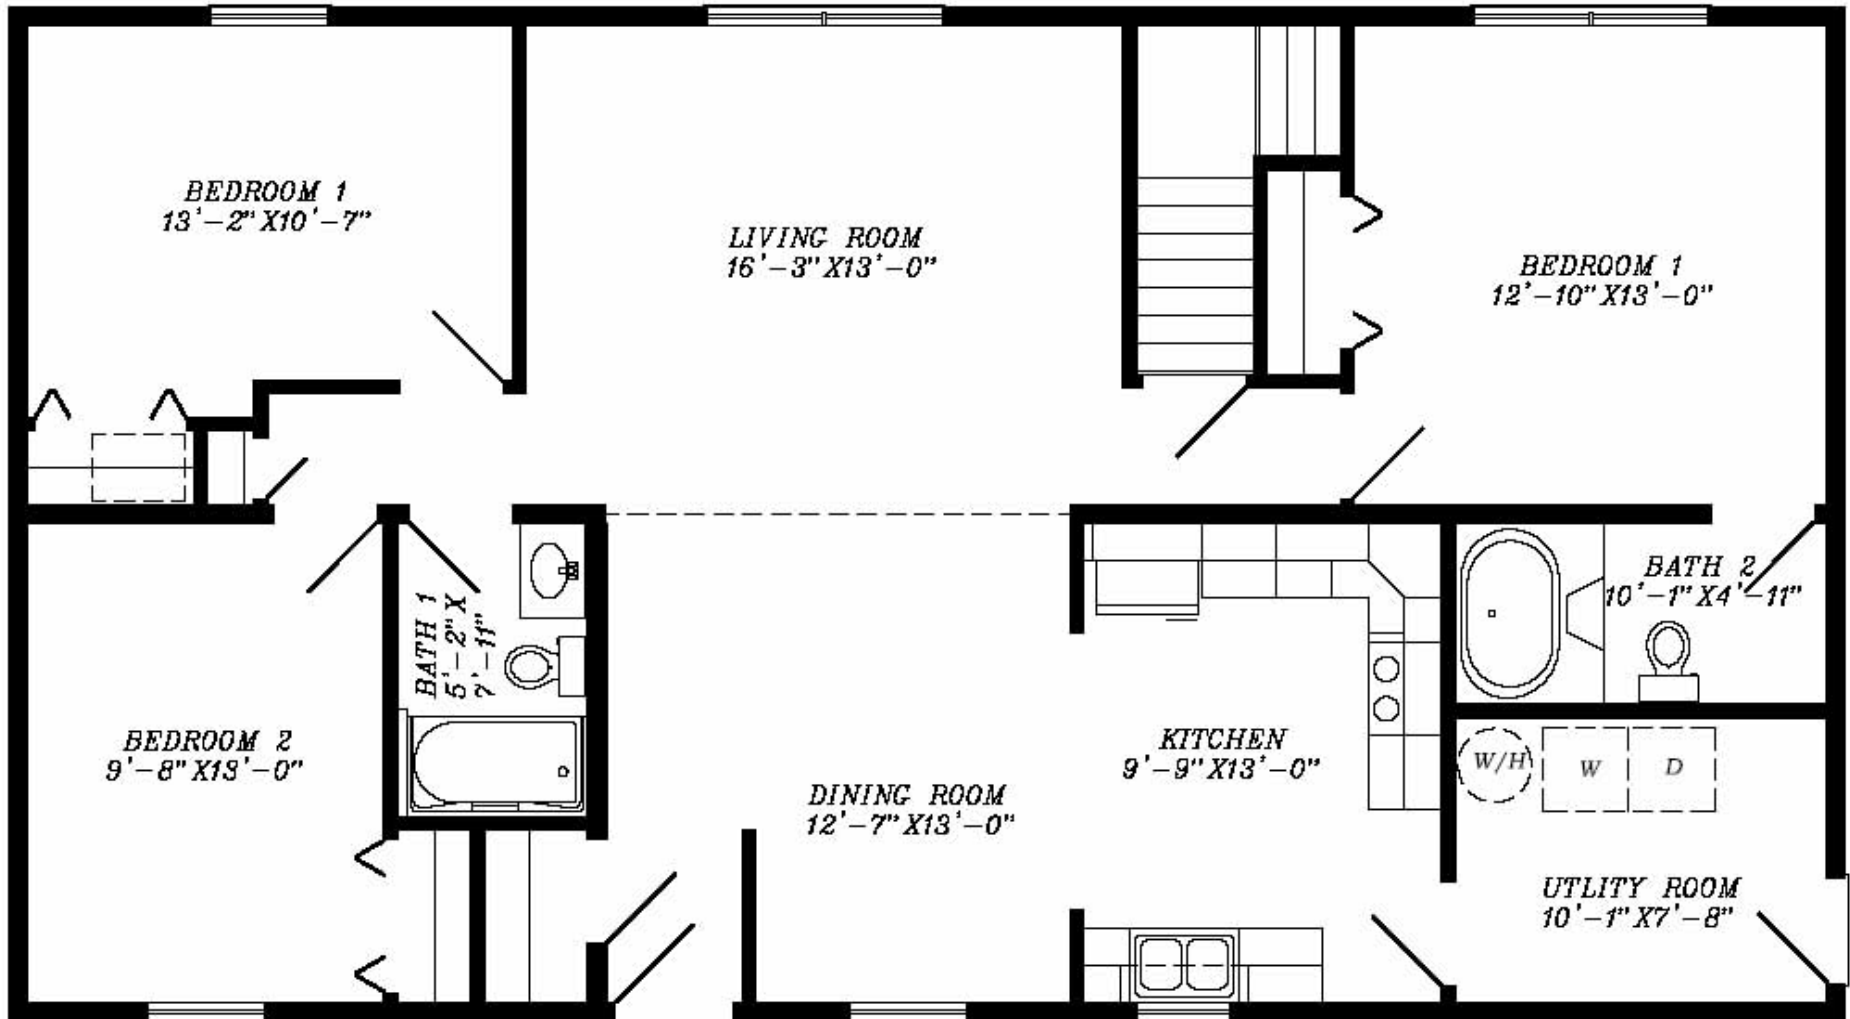

Parker - 27'6"X50 - 1,375 SF

3 Bedroom 2 Bath

"Smith Custom Homes of Western Pennsylvania"

1-800-464-3333