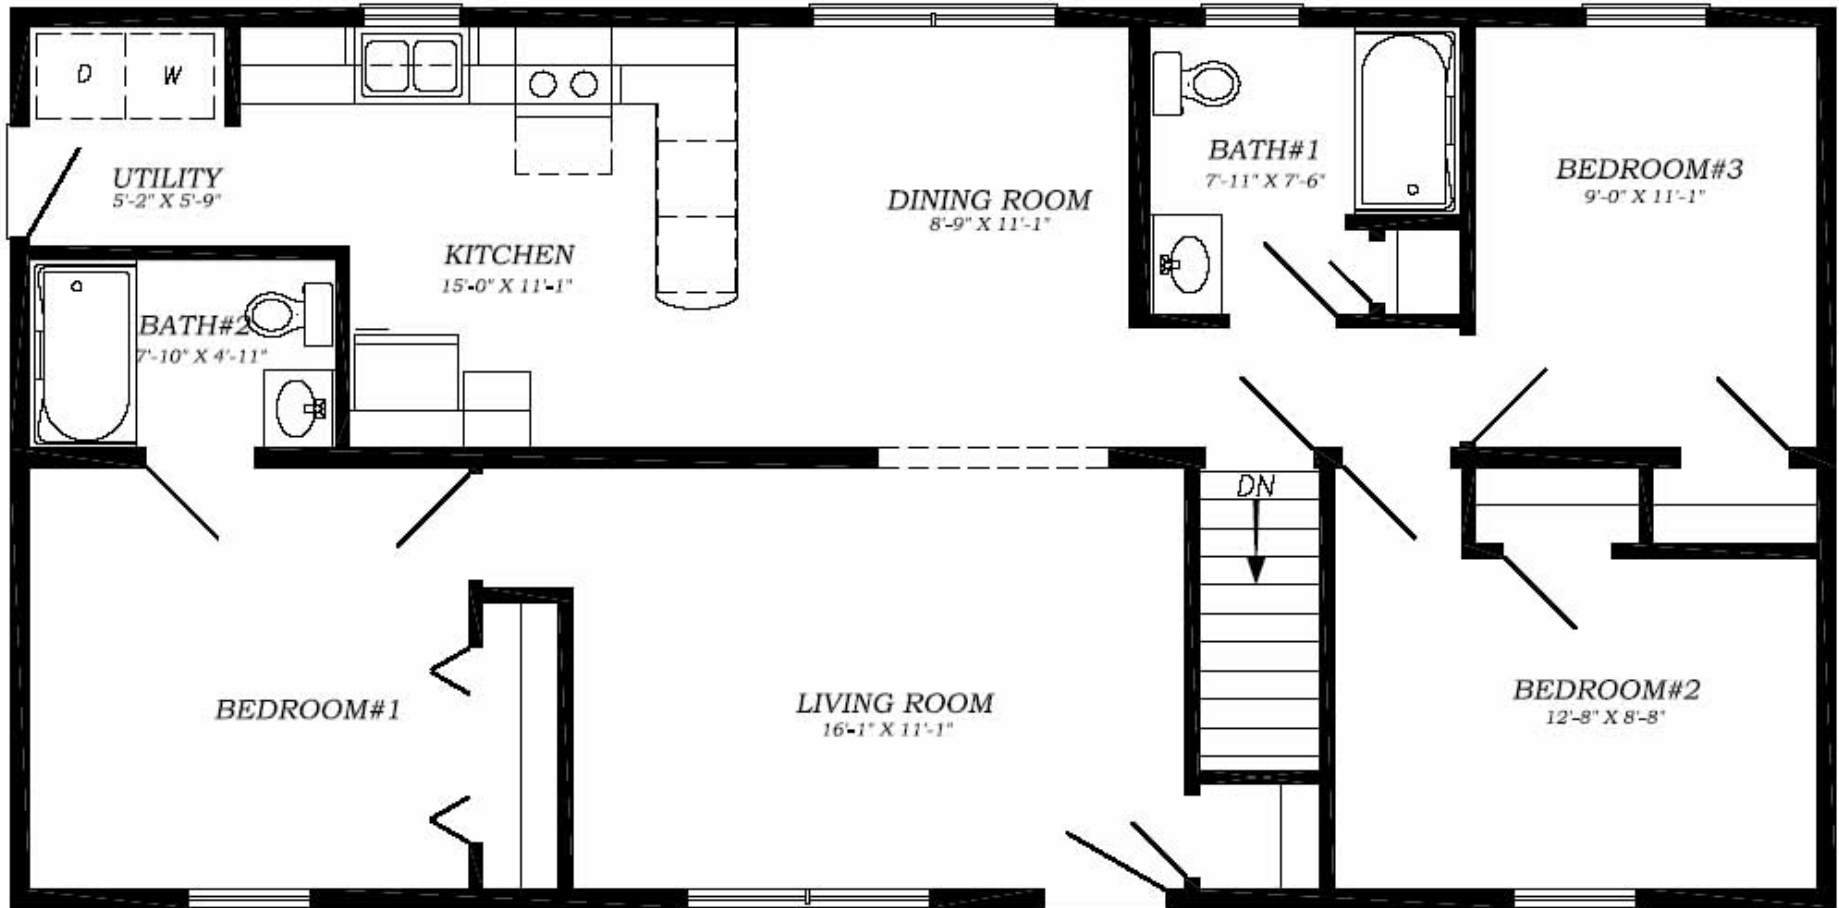

Mifflinburg - 23'8"X48 - 1,136 SF

3 Bedroom 2 Bath

"Smith Custom Homes of Western Pennsylvania"

1-800-464-3333