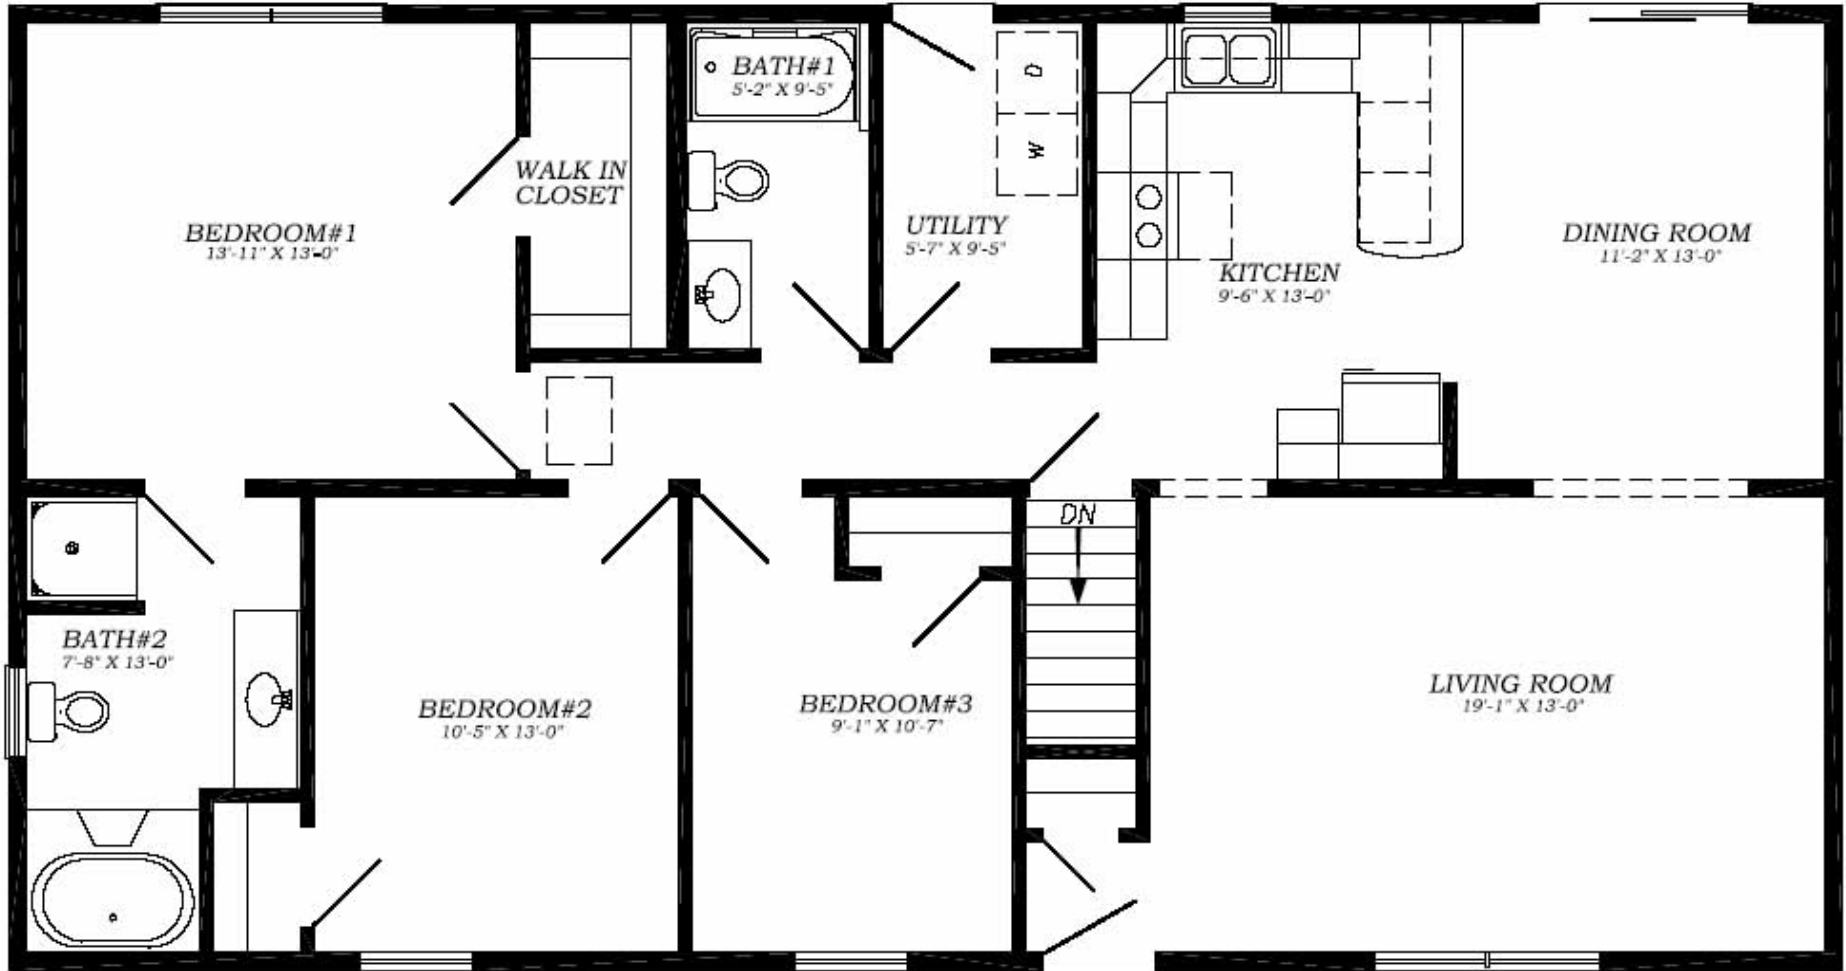

Maplewood - 27'6"X52 - 1,430 SF

3 Bedroom 2 Bath

"Smith Custom Homes of Western Pennsylvania"

1-800-464-3333