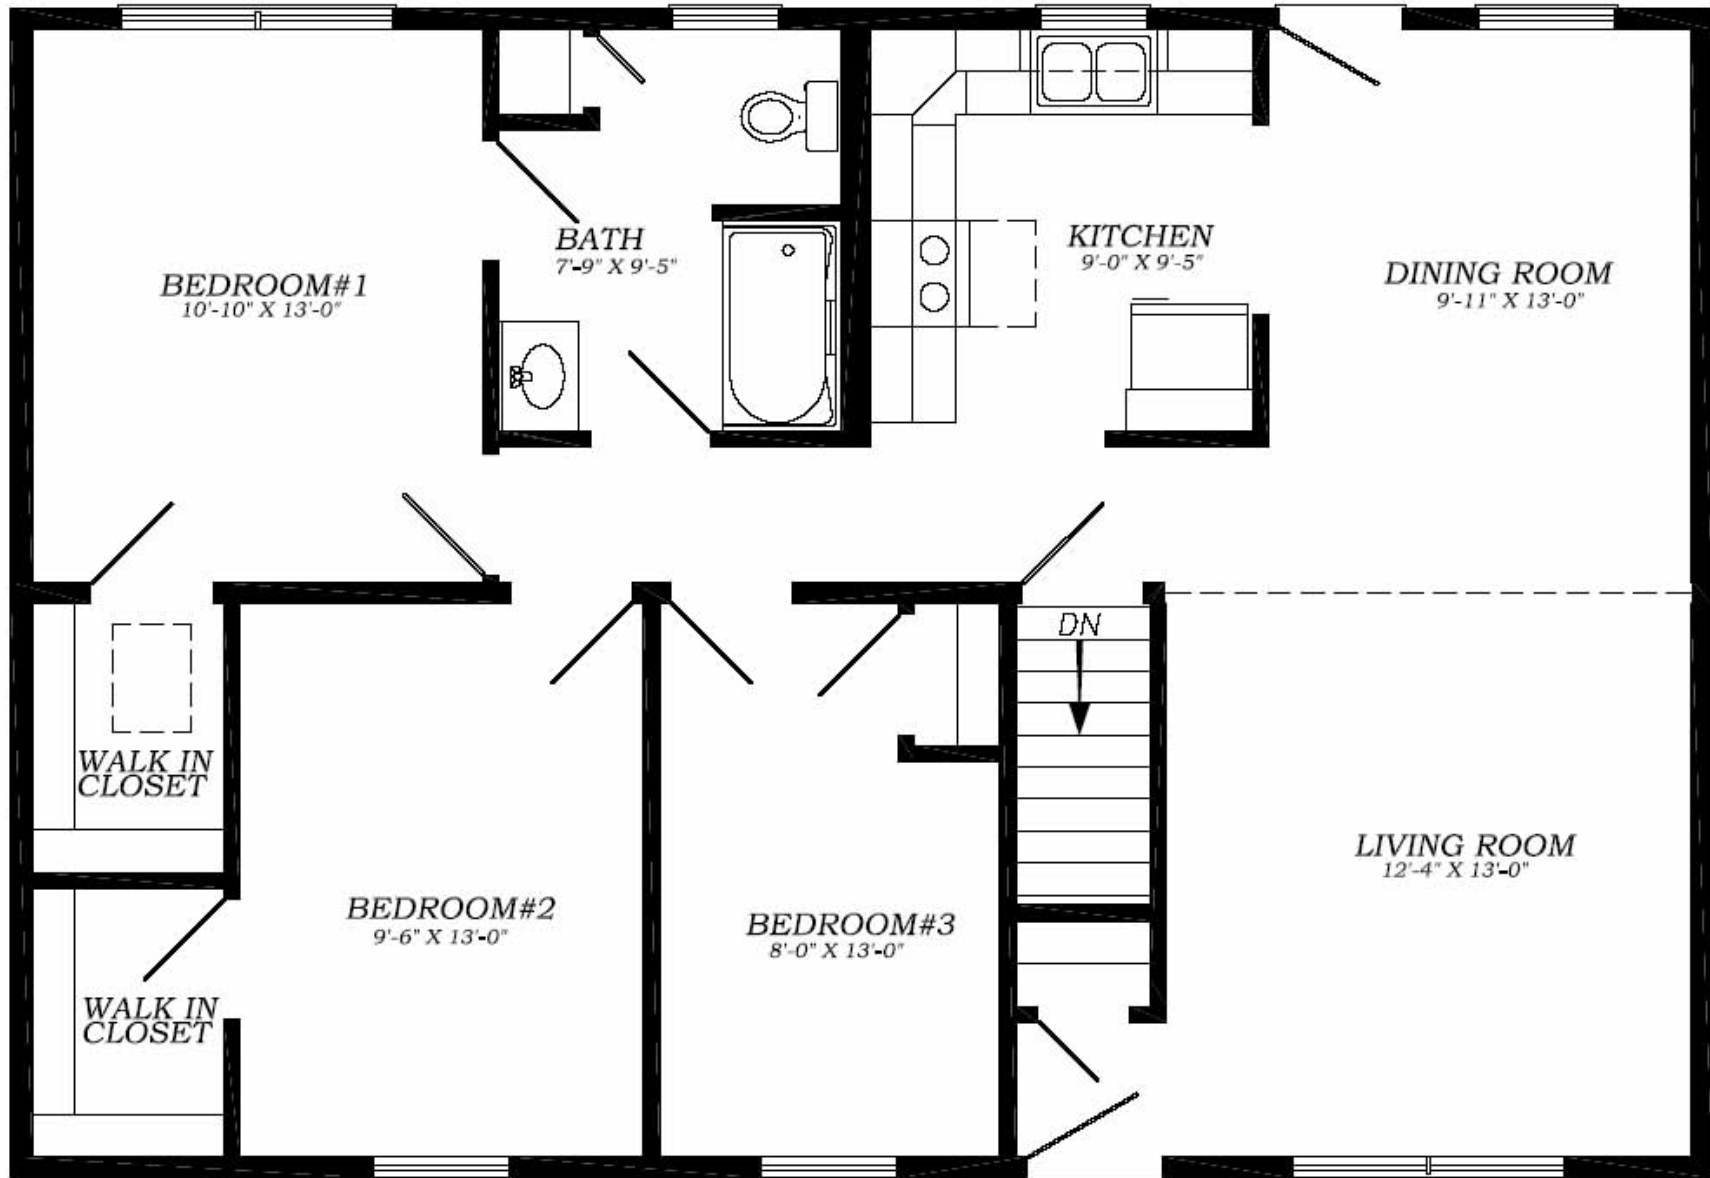

Longview - 27'6"X40 - 1,100 SF

3 Bedroom 1 Bath

"Smith Custom Homes of Western Pennsylvania"

1-800-464-3333