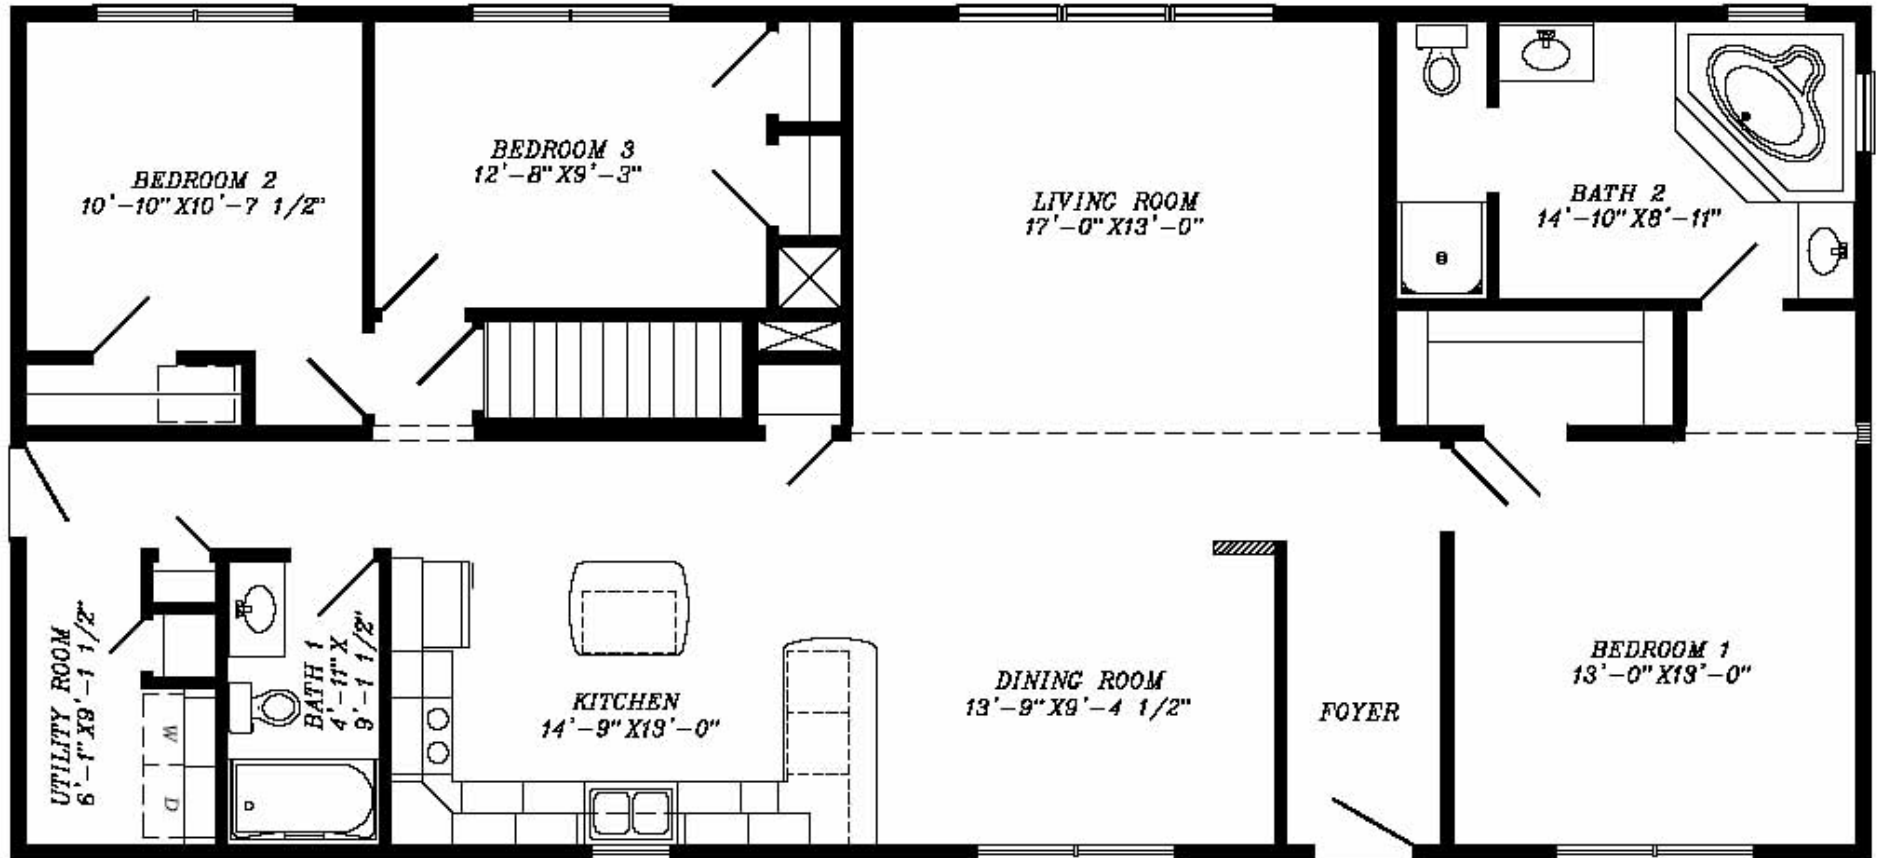

Arnold - 27'6"X60 - 1,650 SF

3 Bedroom 2 Bath

"Smith Custom Homes of Western Pennsylvania"

1-800-464-3333