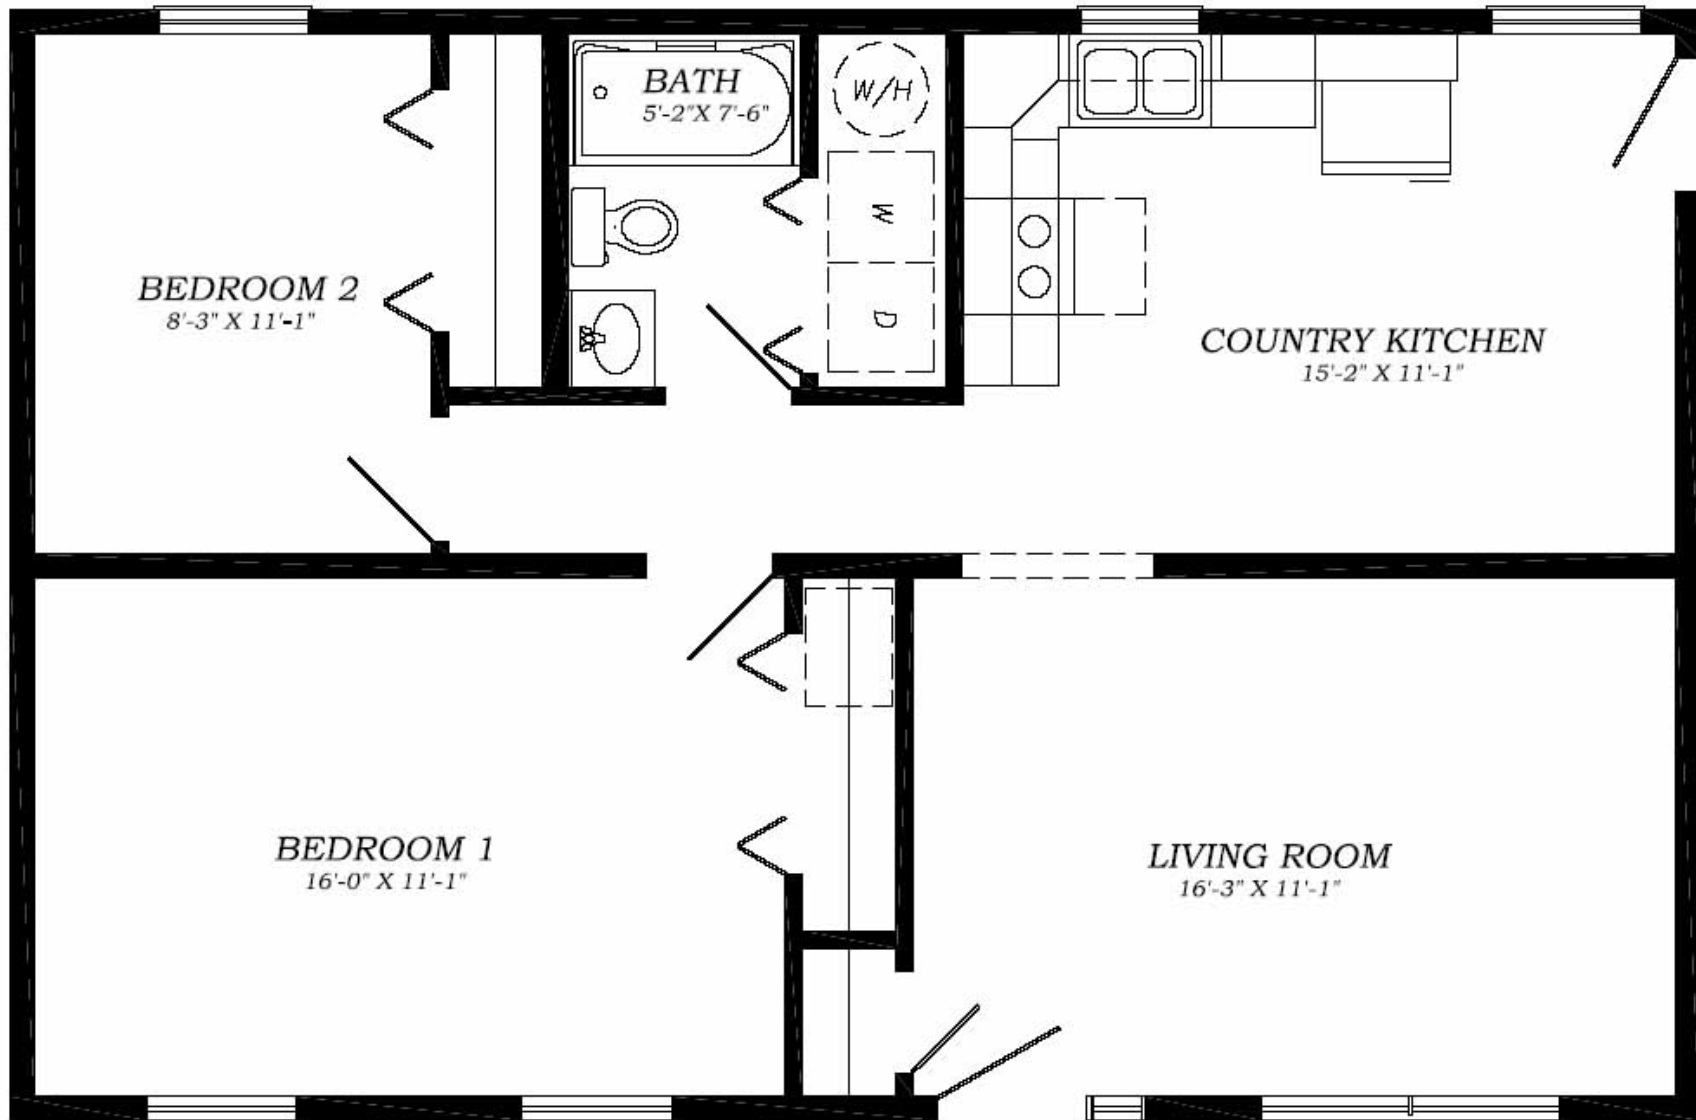

Arial - 23'8"X36 - 852 SF

2 Bedroom 1 Bath

"Smith Custom Homes of Western Pennsylvania"

1-800-464-3333