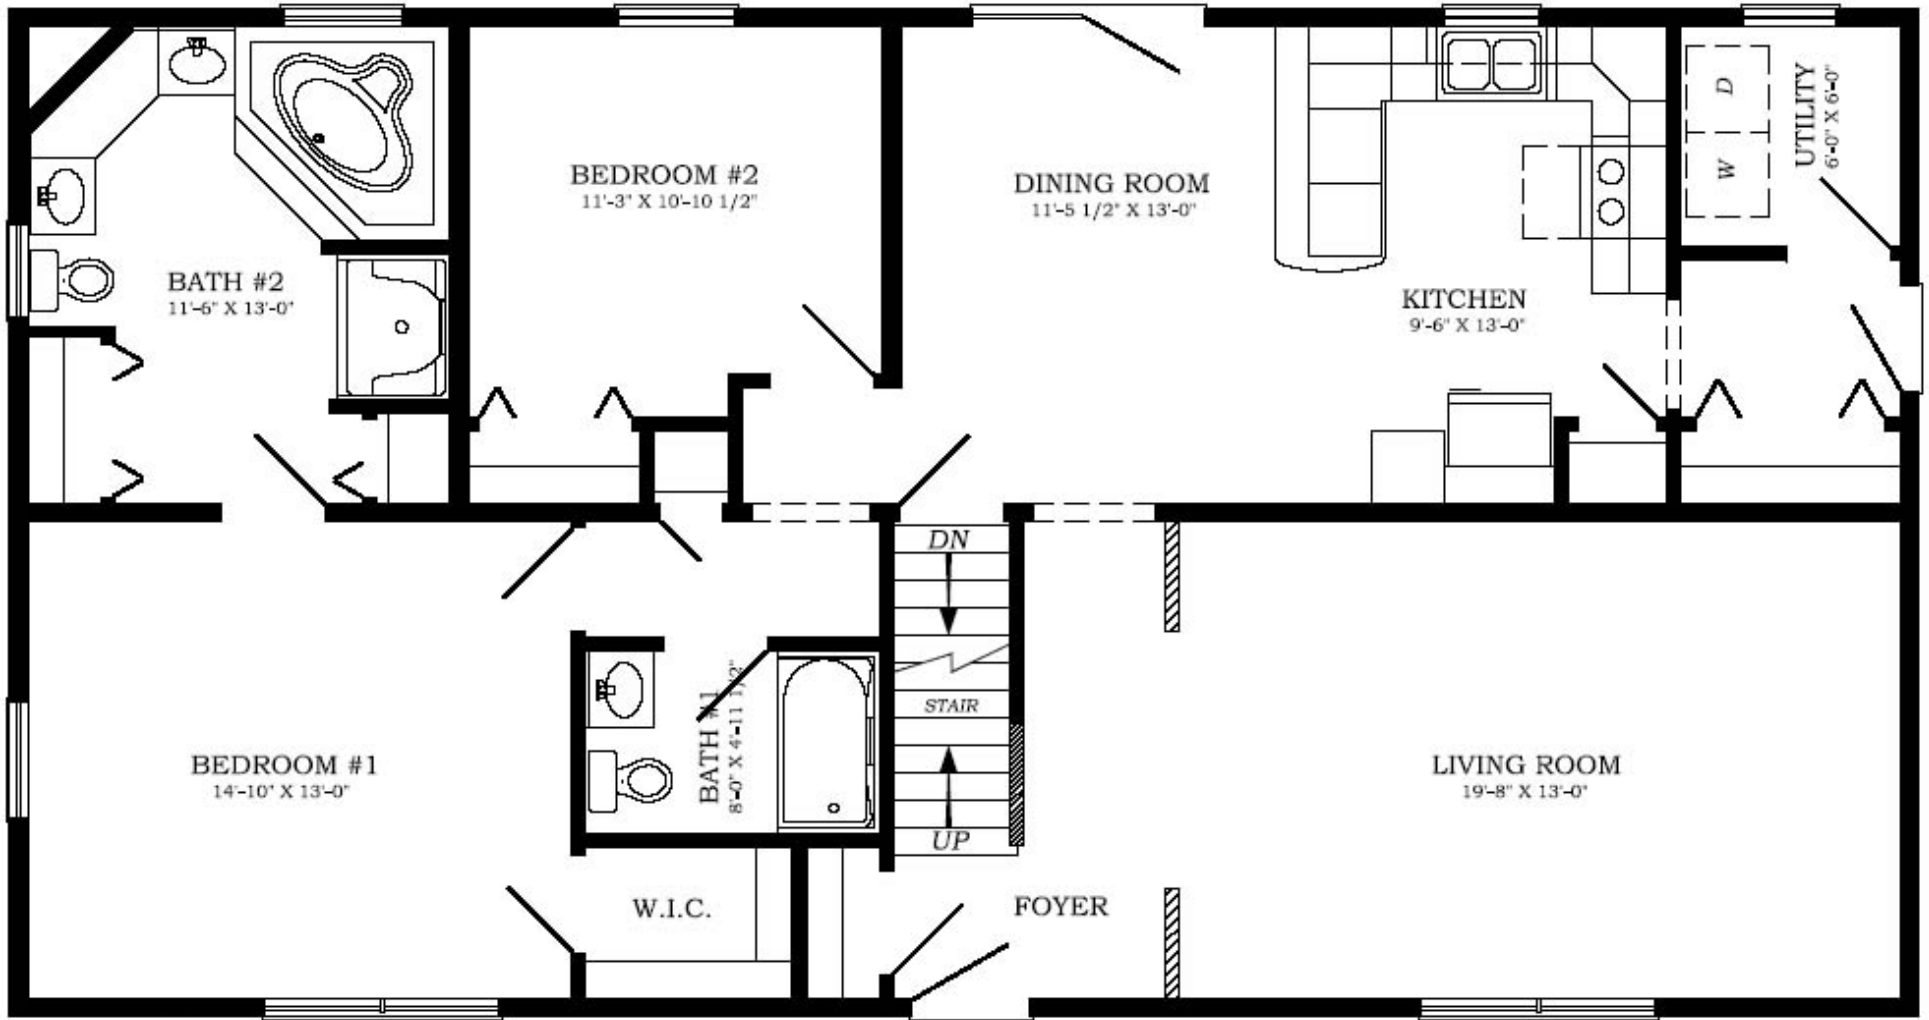

Northwood - 27'6"X52 - 1,430 SF

2 Bedroom 2 Bath

"Smith Custom Homes of Western Pennsylvania"

1-800-464-3333