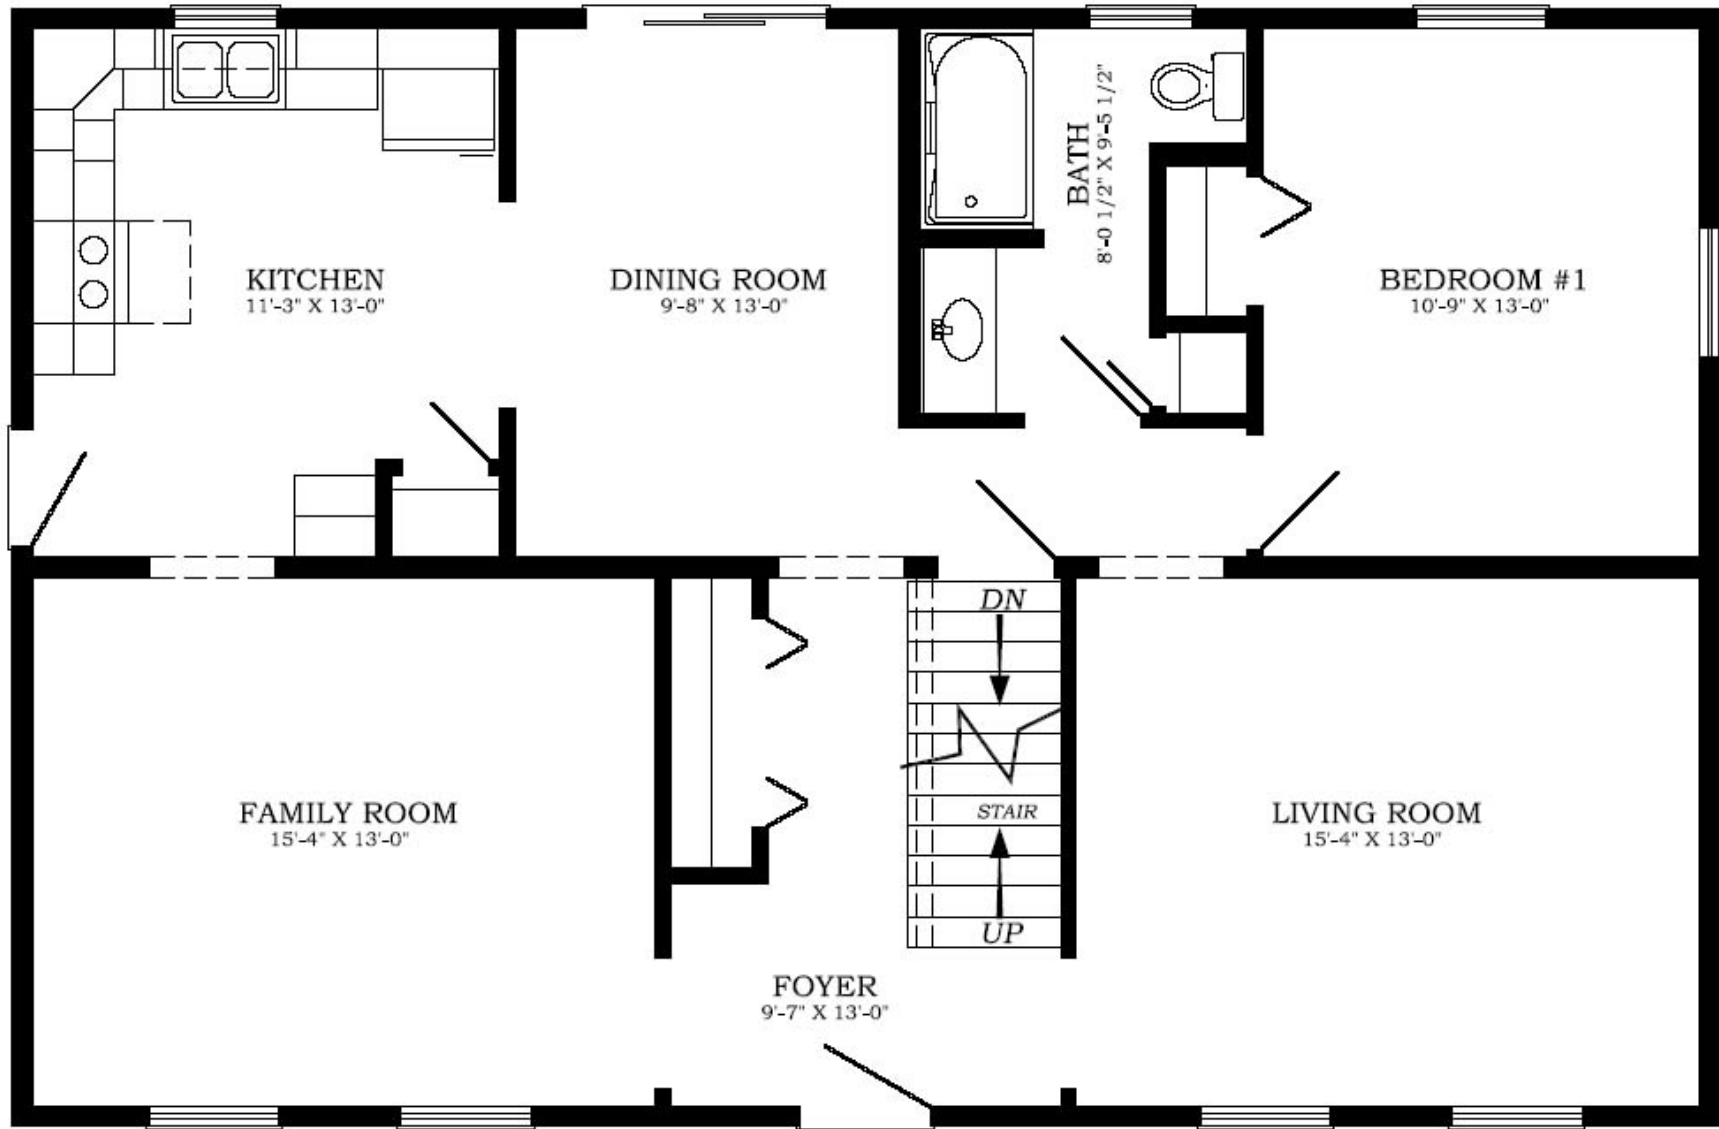

Northridge - 27'6" X 42 - 1,155 SF

1 Bedroom 1 Bath

"Smith Custom Homes of Western Pennsylvania"

1-800-464-3333