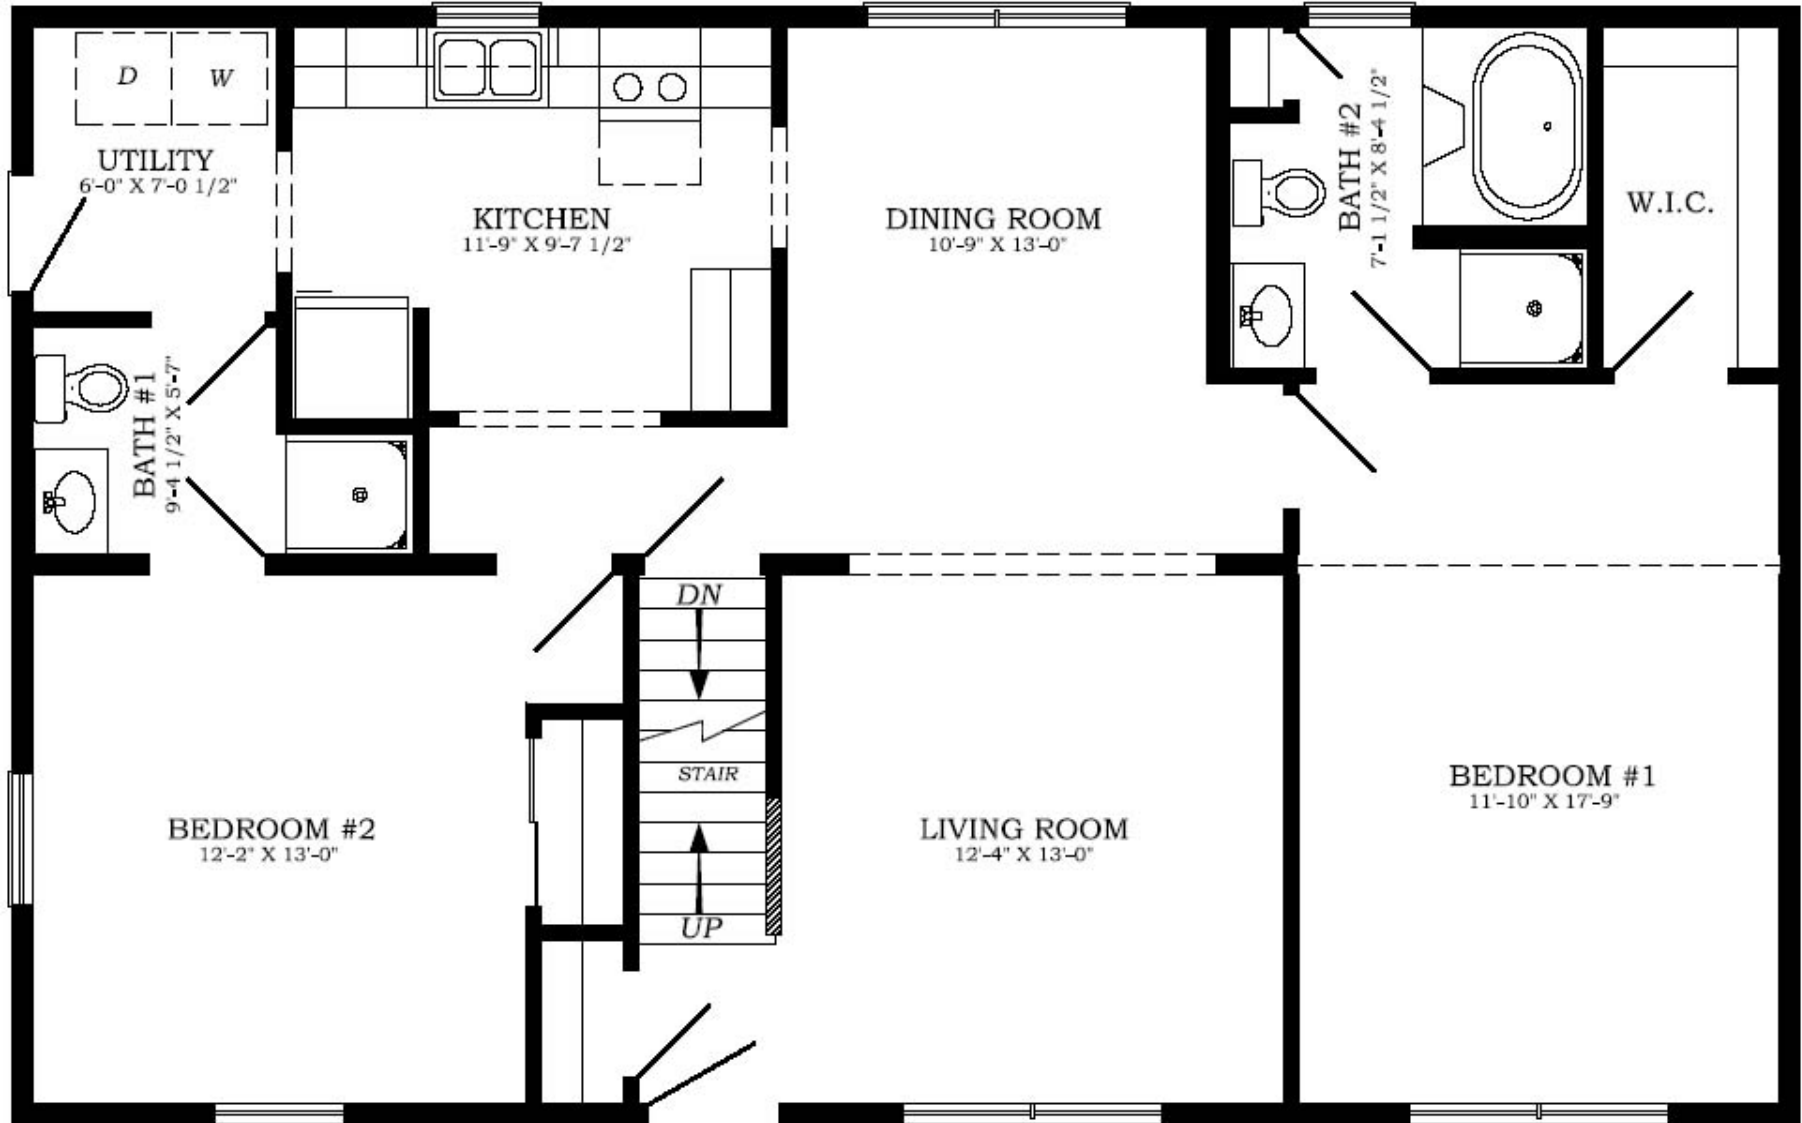

Lucinda - 27'6" X 44 - 1,210 SF

2 Bedroom 1 3/4 Bath

"Smith Custom Homes of Western Pennsylvania"

1-800-464-3333