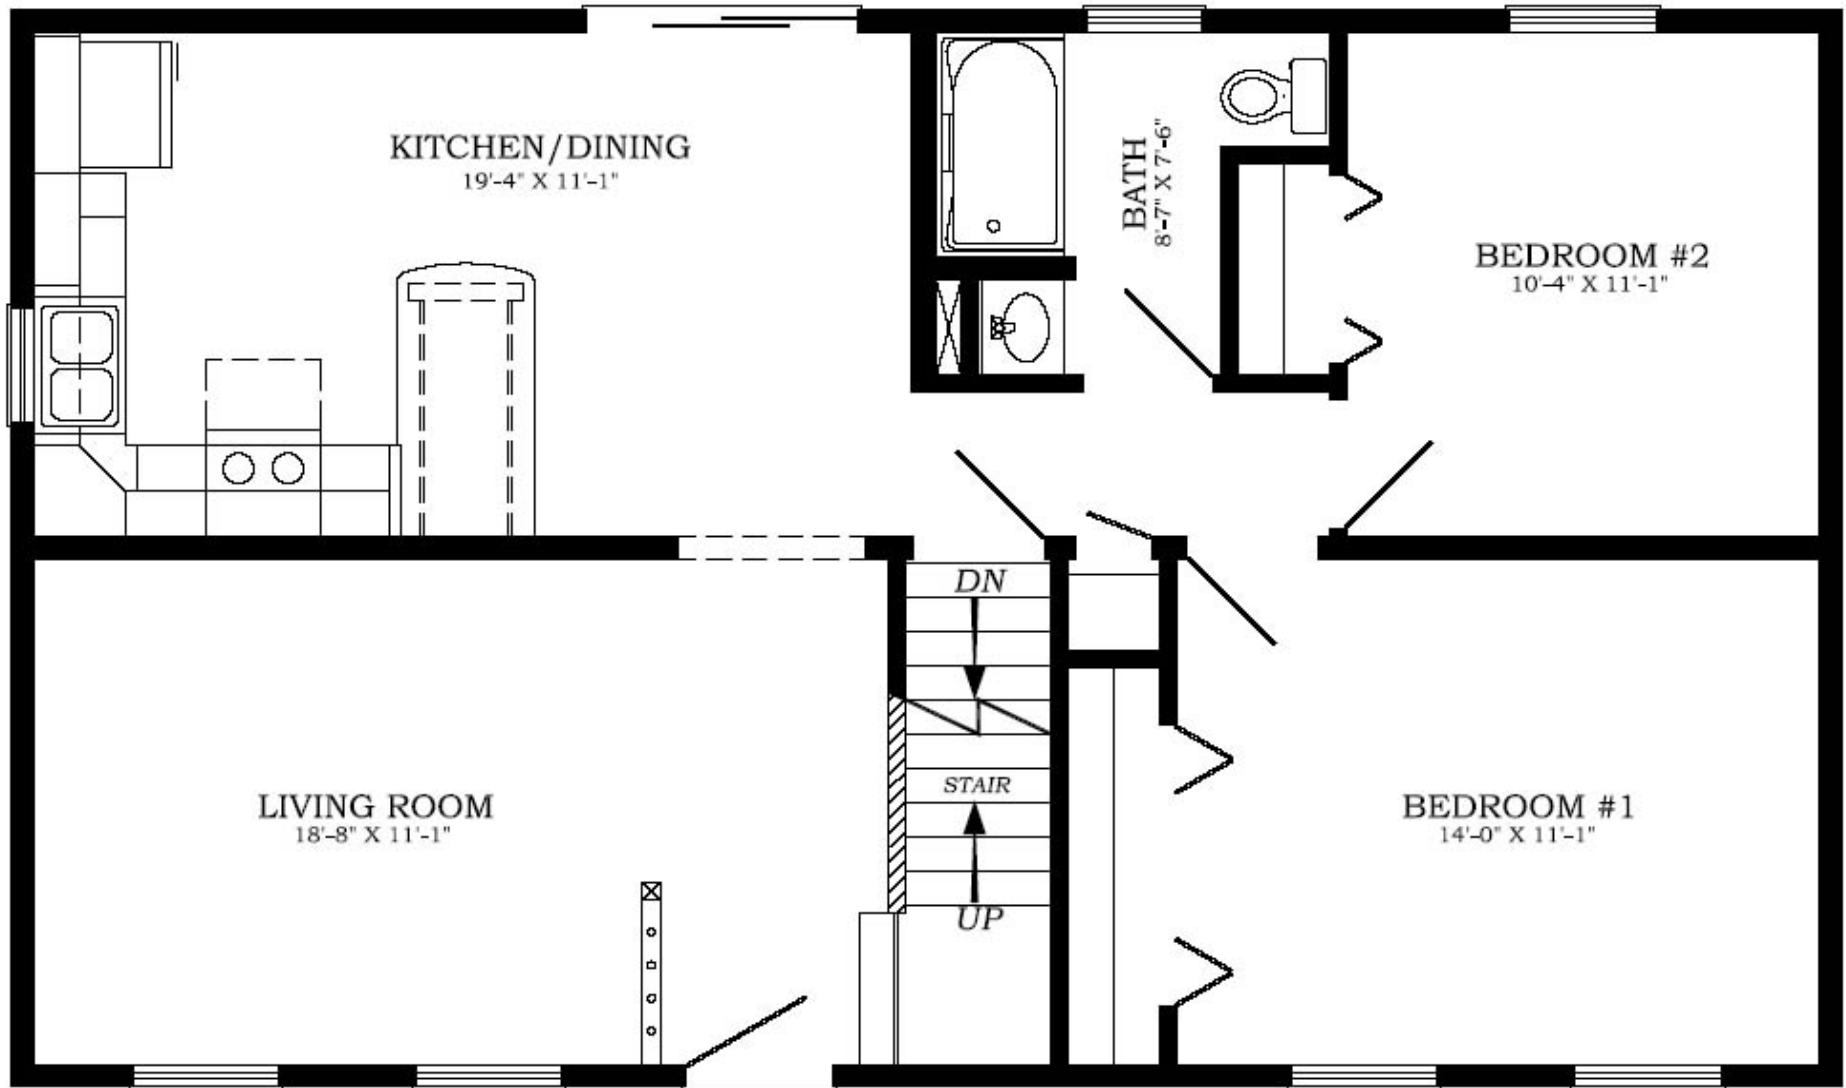

Elkridge - 23'8"X40 - 1,953 SF

1 Bedroom 1 Bath

"Smith Custom Homes of Western Pennsylvania"

1-800-464-3333