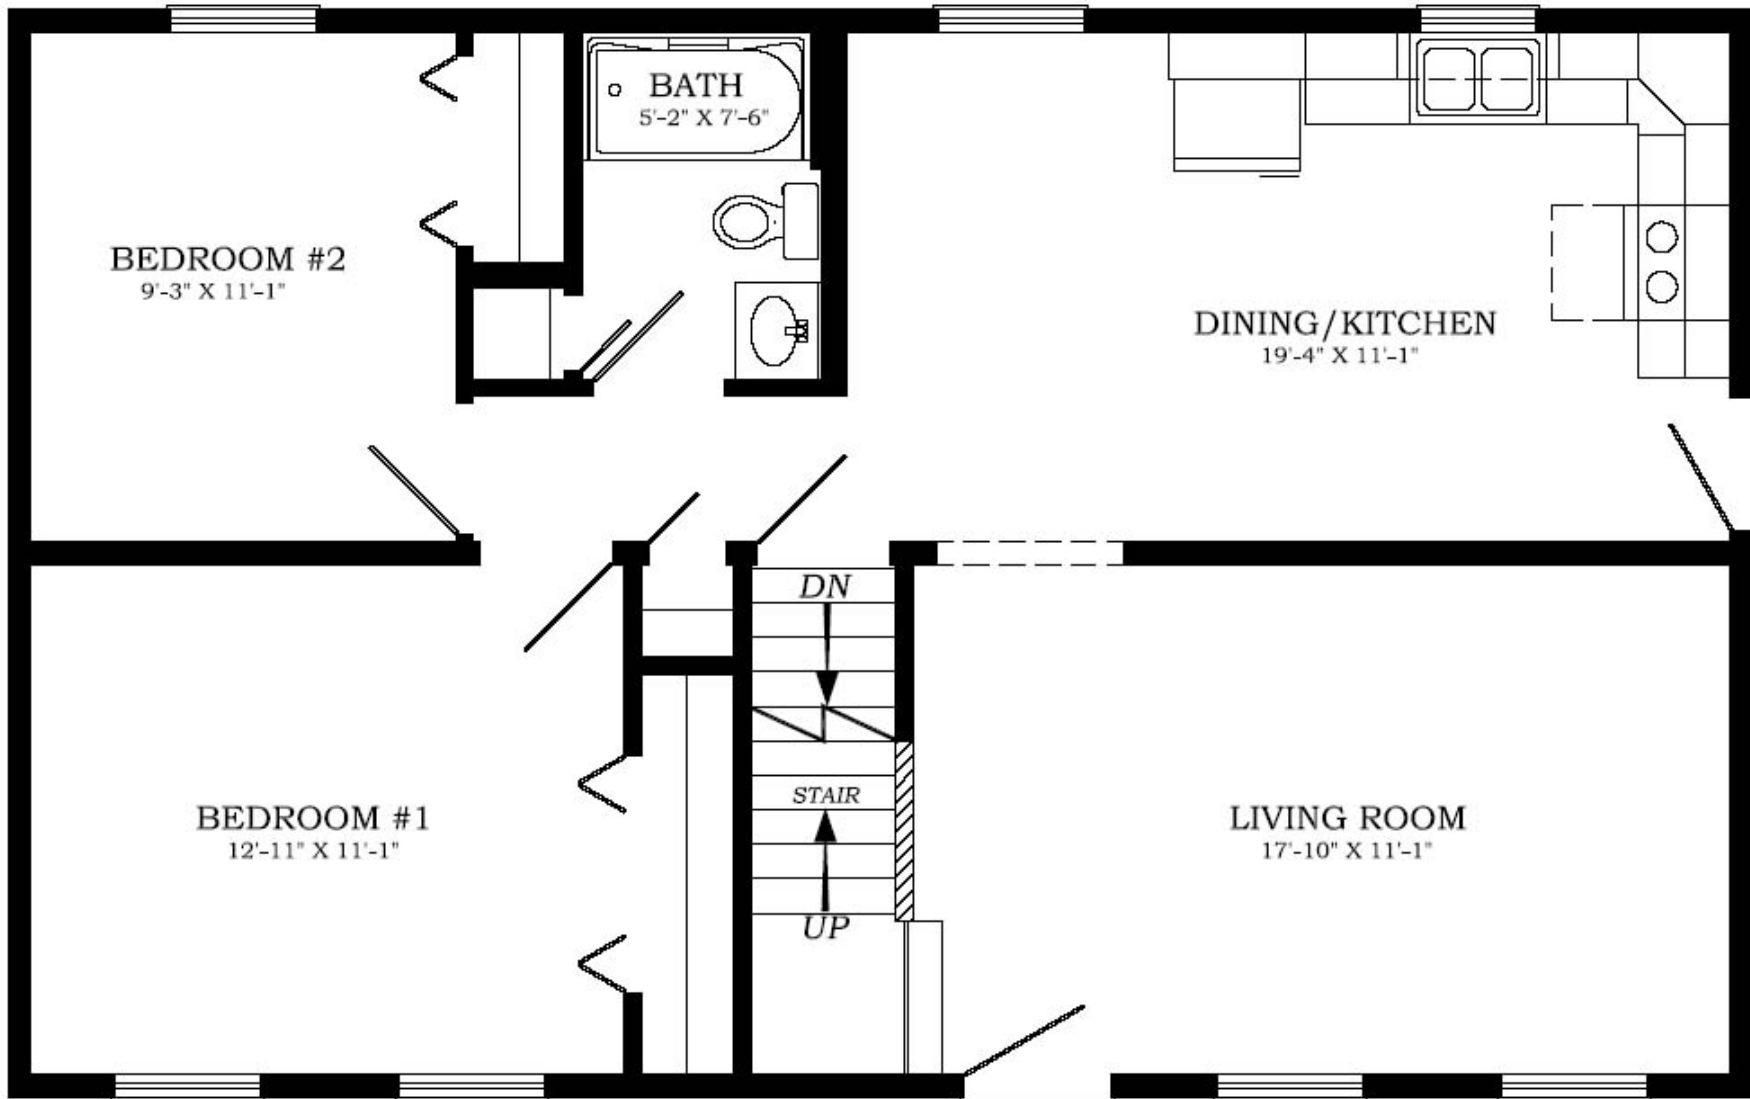

Baker - 23'8" X 38 - 899 SF

2 Bedroom 1 Bath

"Smith Custom Homes of Western Pennsylvania"

1-800-464-3333